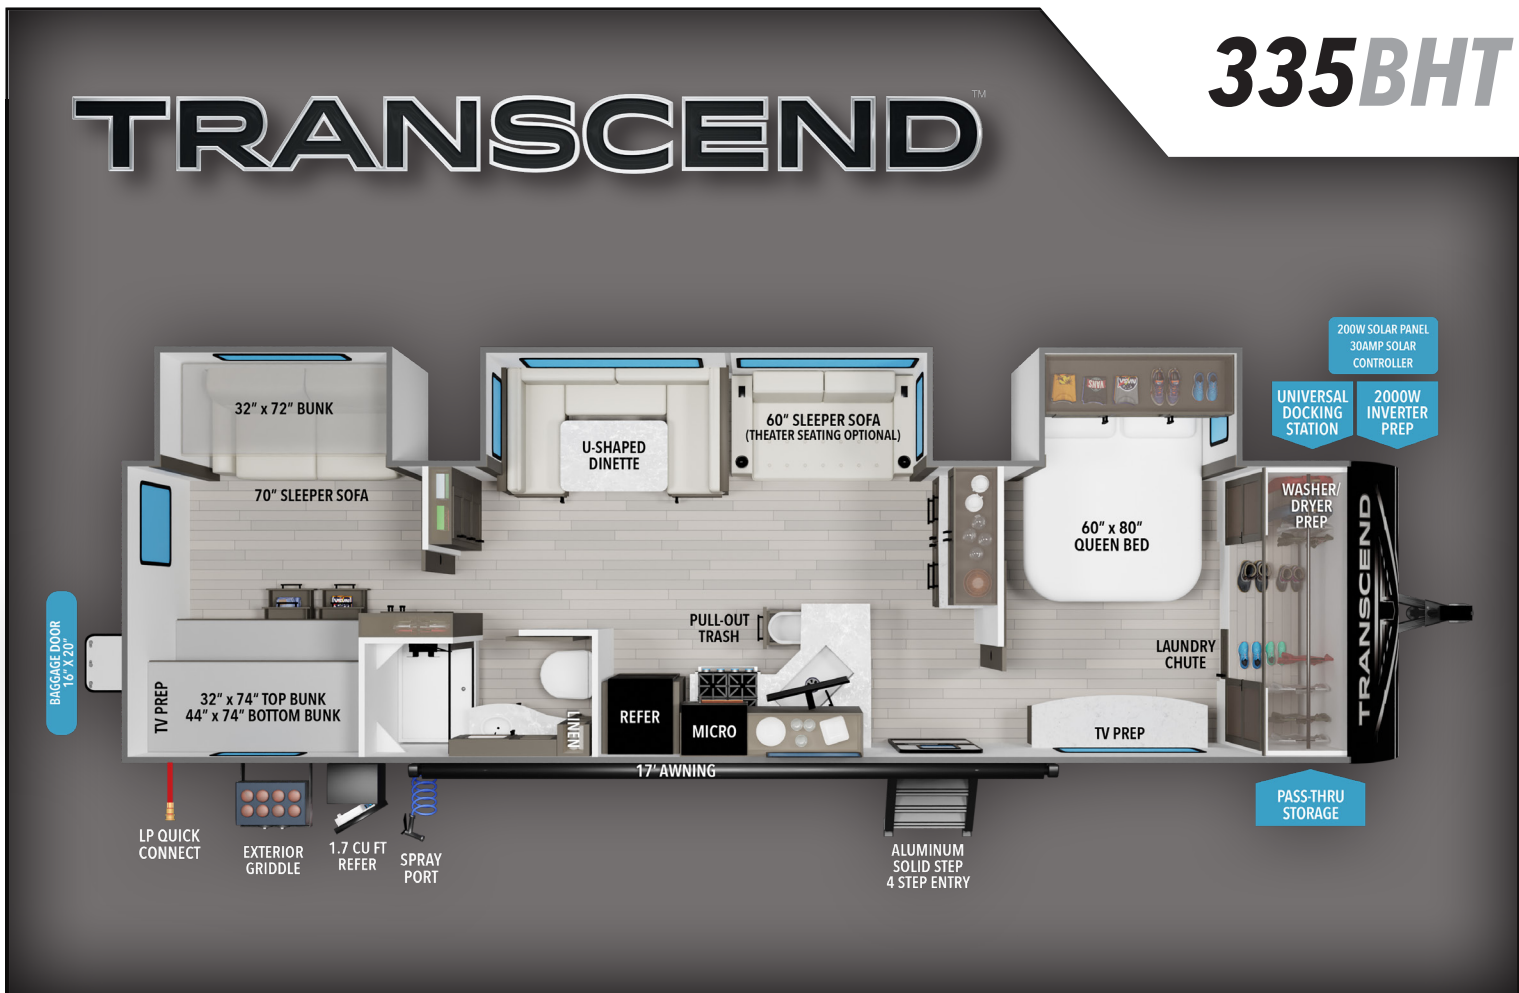

# 335BHT

## FEATURES

- ★ Direct View Entertainment with 32" LED TV on Swing Arm Bracket
- ★ Slide-out Bunk Room with Comfortable Sleeping Capacity for 5-6
- ★ Bedroom Wardrobe and Front Cap Closet
- ★ Overall sleeping capacity of 10-12
- ▶ Exterior Camp Kitchen w/Exterior Griddle and Larger 1.7 cu Refer - All Floorplans!
- ▶ 50 Amp Service w/ 2nd A/C Prep
- ▶ Pull Out Trash Can Storage and Paper Towel Holder in Kitchen
- ▶ Insert Accent Doors in Living Area/Bedroom
- ▶ 10 cu 12V French Door Refrigerator w/ Glass Cover
- ▶ 60K Furrion Tankless Water Heater
- ▶ Aluminum Rims w/ Counteract Balance Beads
- ▶ MorRyde Safe-T-Rail Entry Assist on Main Door
- ▶ Standard 200W Solar Panel (Wired for 600W), 30AMP Solar Controller, 2000W Inverter Prep
- ▶ JBL Bluetooth Head Unit + JBL Int and Ext Speakers
- ▶ Bedroom Laundry Chute
- ▶ GDRV Branded Int/Ext Table w/ Dedicated Storage
- ▶ Updated Bedroom Wardrobe w/ Folding and Hanging Storage
- ▶ Enclosed Cabinet Doors Over Bed w/ Compass Logo
- ▶ Strip Interior Lighting w/ Dimmable Switch
- ▶ Two in One Exterior Pet Leash and Bottle Opener
- ▶ Interior Dog Bowls w/ Dedicated Drawer
- ▶ .030 Tough Coat Metal
- ▶ 32" TV and Swing Arm Bracket Standard (40" TV in Select Models)
- ▶ King Bed (Select Models - True 60 x 80 Queen in Remaining Units)

## SPECIFICATIONS

UVW (lbs.)	<b>9,400</b>	Awning Size	<b>17'</b>
Hitch Weight (lbs.)	<b>1,046</b>	Fresh Water (Gal.)	<b>56</b>
Exterior Length	<b>37' 3"</b>	Gray Water (Gal.)	<b>117</b>
Tire Size	<b>15" E-Rated</b>	Waste Water (Gal.)	<b>39</b>