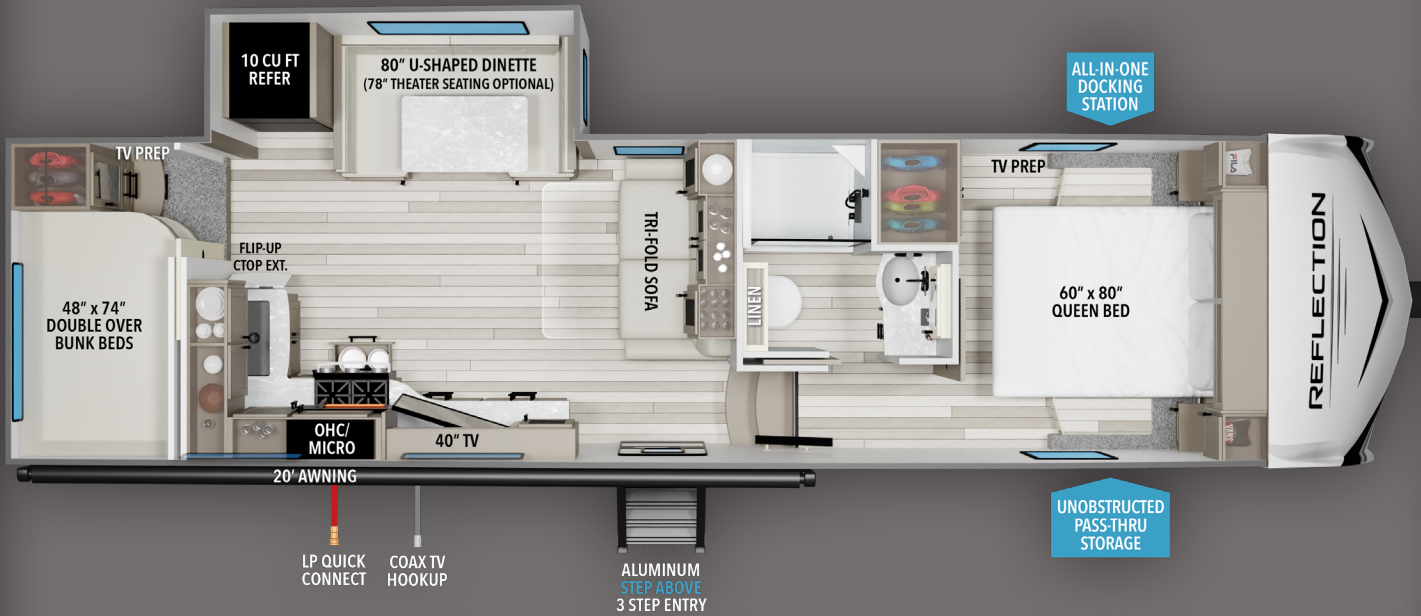

## 100 SERIES

# 27BH

## FEATURES

- ★ Bunkhouse - Just Over 32' in Length
- ★ Thoughtful Storage Near the Bunks
- ★ Large Rear Wall Exterior Storage Compartment
- ★ Spacious 80" U-Shaped Dinette, Provides Plenty of Room for the Entire Family
- ★ 20' Awning Provides Ample Amount of Shade
- ▶ One Touch Auto-leveling
- ▶ All-in-One Docking Station
- ▶ MORryde CRE3000 Suspension System
- ▶ Goodyear E-Rated Tires
- ▶ 2" Receiver Hitch Upgrade
- ▶ Tankless Water Heater
- ▶ 180W Solar Panel
- ▶ 50 Amp Charge Controller & Inverter Prep
- ▶ Motion Sensor Lighting
- ▶ Ductless "Evenflow" Heating System
- ▶ Unobstructed Pass-Thru Storage
- ▶ Compass Connect System
- ▶ USB/USB-C Charging Station
- ▶ 10 Cu. Ft. 12V Refrigerator

## SPECIFICATIONS

UVW (lbs.)	8,200	Awning Size	20'
Hitch Weight (lbs.)	1,280	Fresh Water (Gal.)	55
Exterior Length	32' 3"	Gray Water (Gal.)	78
Tire Size	15" E-Rated	Waste Water (Gal.)	39

**GRAND DESIGN**  
RECREATIONAL VEHICLES