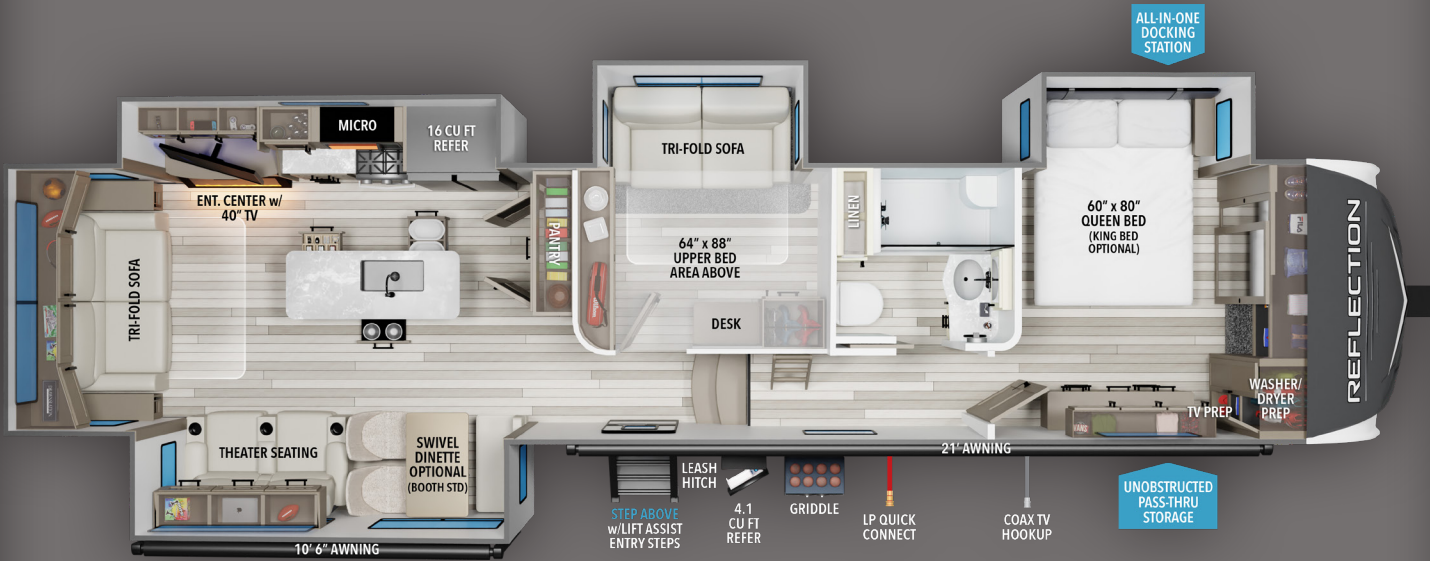

REFLECTION

367BHS

FEATURES

- ★ Versatile Middle Room w/ Desk & Upper Bed (Sleeps 4)
- ★ Large Pantry Cabinet
- ★ Floorplan Sleeps Up To 10
- ★ Entertainment Center w/ 40" TV & Fireplace
- ▶ Arctic 4 Seasons Package (R-40 Roof/Cap, R-30 Floor, R-9 Walls)
- ▶ Compass Connect System (Controls Slides, Jacks, Lighting, Awning, and TPMS)
- ▶ Goodyear Endurance Tires
- ▶ Unobstructed Pass Thru Storage
- ▶ Ductless "Even Flow" Heating System (no heat registers in the floor)
- ▶ Roof Mounted Solar Panel with Inverter Prep
- ▶ 2" Receiver Hitch (3k Rated Towing) (w/4-Prong Connection)
- ▶ Tire Linc - TPMS
- ▶ 15+ Electrical Outlets Throughout Interior
- ▶ Thermostatically Controlled 12V Tank Heaters
- ▶ Universal Docking Ctr (w/EZ Siphon Feature)
- ▶ TravlFi Complete Onboard WiFi System (1st Month Free)
- ▶ Kitchen Pantry Storage
- ▶ TPO Roof Membrane w/ Limited Lifetime Warranty
- ▶ Trash Can Pull-Out Drawer, Silverware Storage and Spice Rack Drawer
- ▶ USB Charging Station
- ▶ Electric Fireplace (5,000 BTU) (Most Models)
- ▶ On Demand Water Heater
- ▶ Anti-Lock Braking System

SPECIFICATIONS

UVW (lbs.)	12,900	Awning Size	21' & 10' 6"
Hitch Weight (lbs.)	2,550	Fresh Water (Gal.)	74
Exterior Length	41' 1"	Gray Water (Gal.)	94
Tire Size	16" E-Rated	Waste Water (Gal.)	47

GRAND DESIGN
RECREATIONAL VEHICLES

*R-Value Equivalent

UVW and Hitch Weights are based on the average weight of the standard build.

Because of our commitment to continuous product improvement, Grand Design Recreational Vehicles reserves the right to change components, standards, options, specifications, and materials without notice and at any time. Photos may show optional equipment which may not be included in the standard purchase price of the featured unit. Be sure to review current product details with your local dealer before purchasing.