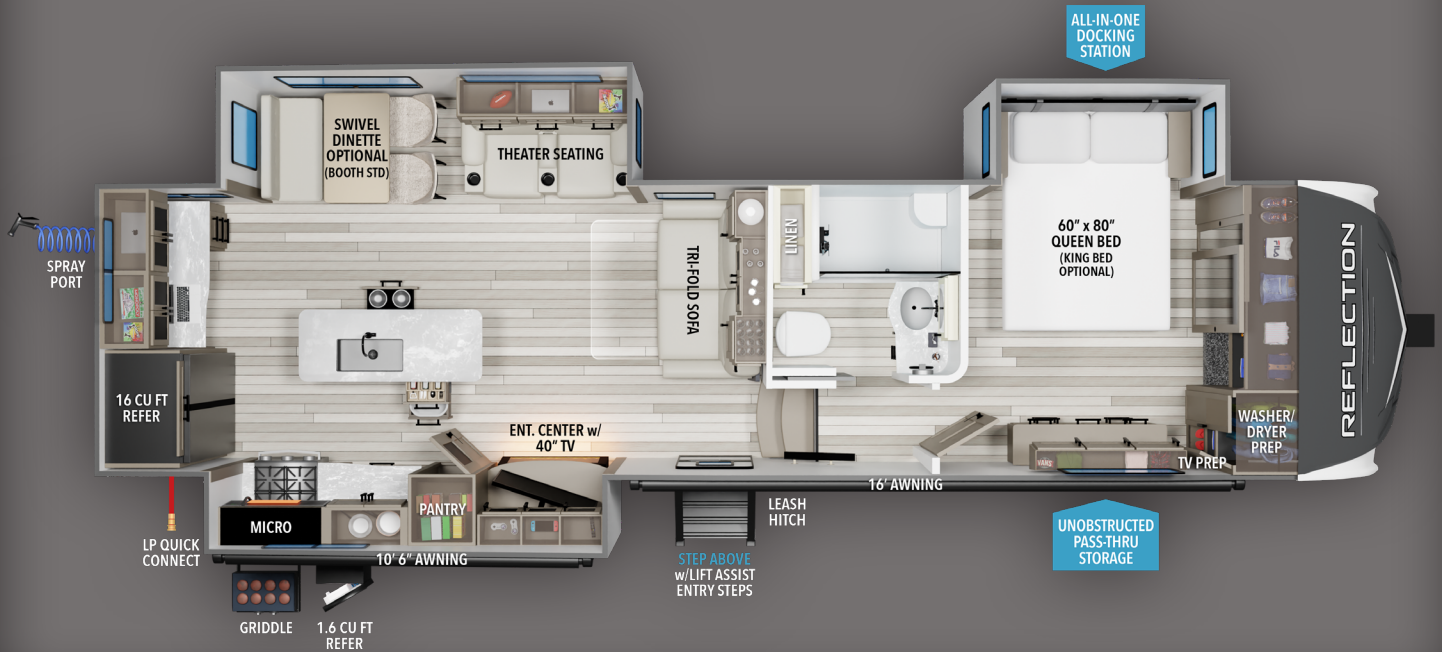

# 320MKS

## FEATURES

- ★ Office Area w/ Desk
- ★ Entertainment Center w/ 40" TV and Fireplace
- ★ Large Master Suite w/ Large Closet
- ★ One-Touch Auto Leveling (6 Point)
- ▶ Arctic 4 Seasons Package (R-40 Roof/Cap, R-30 Floor, R-9 Walls)
- ▶ Compass Connect System (Controls Slides, Jacks, Lighting, Awning, and TPMS)
- ▶ Goodyear Endurance Tires
- ▶ Unobstructed Pass Thru Storage
- ▶ Ductless "Even Flow" Heating System (no heat registers in the floor)
- ▶ Roof Mounted Solar Panel with Inverter Prep
- ▶ 2" Receiver Hitch (3k Rated Towing) (w/4-Prong Connection)
- ▶ Tire Linc - TPMS
- ▶ 15+ Electrical Outlets Throughout Interior
- ▶ Thermostatically Controlled 12V Tank Heaters
- ▶ Universal Docking Ctr (w/EZ Siphon Feature)
- ▶ TravlFi Complete Onboard WiFi System (1st Month Free)
- ▶ Kitchen Pantry Storage
- ▶ TPO Roof Membrane w/ Limited Lifetime Warranty
- ▶ Trash Can Pull-Out Drawer, Silverware Storage and Spice Rack Drawer
- ▶ USB Charging Station
- ▶ Electric Fireplace (5,000 BTU) (Most Models)
- ▶ On Demand Water Heater
- ▶ Anti-Lock Braking System

## SPECIFICATIONS

UVW (lbs.)	11,100	Awning Size	16' & 10' 6"
Hitch Weight (lbs.)	2,200	Fresh Water (Gal.)	74
Exterior Length	34' 9"	Gray Water (Gal.)	94
Tire Size	16" E-Rated	Waste Water (Gal.)	47

**GRAND DESIGN**  
RECREATIONAL VEHICLES