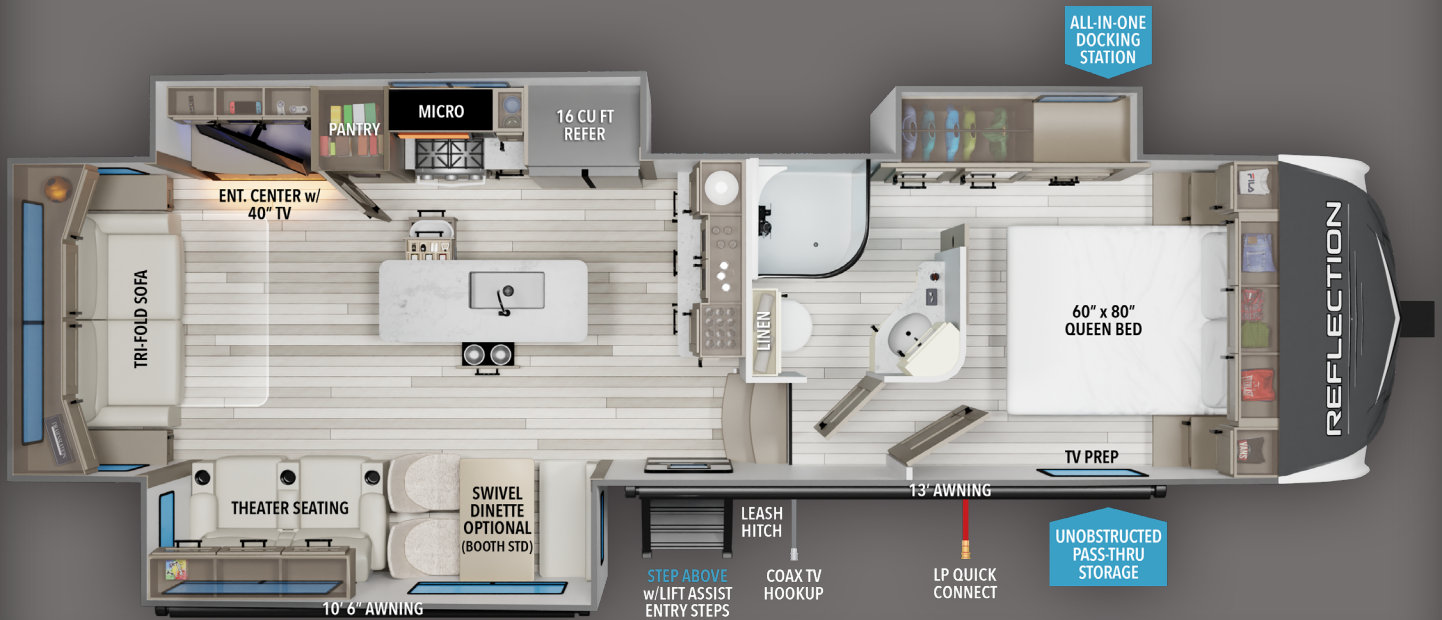

REFLECTION

303RLS

FEATURES

- ★ Entertainment Center w/ 40" TV & Fireplace
- ★ Rear Lounge with Overhead Storage
- ★ Awning with LED Lights (Over 23' Total)
- ★ One-Touch Auto Leveling
- ▶ Arctic 4 Seasons Package (R-40 Roof/Cap, R-30 Floor, R-9 Walls)
- ▶ Compass Connect System (Controls Slides, Jacks, Lighting, Awning, and TPMS)
- ▶ Goodyear Endurance Tires
- ▶ Unobstructed Pass Thru Storage
- ▶ Ductless "Even Flow" Heating System (no heat registers in the floor)
- ▶ Roof Mounted Solar Panel with Inverter Prep
- ▶ 2" Receiver Hitch (3k Rated Towing) (w/4-Prong Connection)
- ▶ Tire Linc - TPMS
- ▶ 15+ Electrical Outlets Throughout Interior
- ▶ Thermostatically Controlled 12V Tank Heaters
- ▶ Universal Docking Ctr (w/EZ Siphon Feature)
- ▶ TravlFi Complete Onboard WiFi System (1st Month Free)
- ▶ Kitchen Pantry Storage
- ▶ TPO Roof Membrane w/ Limited Lifetime Warranty
- ▶ Trash Can Pull-Out Drawer, Silverware Storage and Spice Rack Drawer
- ▶ USB Charging Station
- ▶ Electric Fireplace (5,000 BTU) (Most Models)
- ▶ On Demand Water Heater
- ▶ Anti-Lock Braking System

SPECIFICATIONS

UVW (lbs.)	10,100	Awning Size	13' & 10' 6"
Hitch Weight (lbs.)	1,980	Fresh Water (Gal.)	74
Exterior Length	32' 10"	Gray Water (Gal.)	87
Tire Size	16" E-Rated	Waste Water (Gal.)	47

GRAND DESIGN
RECREATIONAL VEHICLES