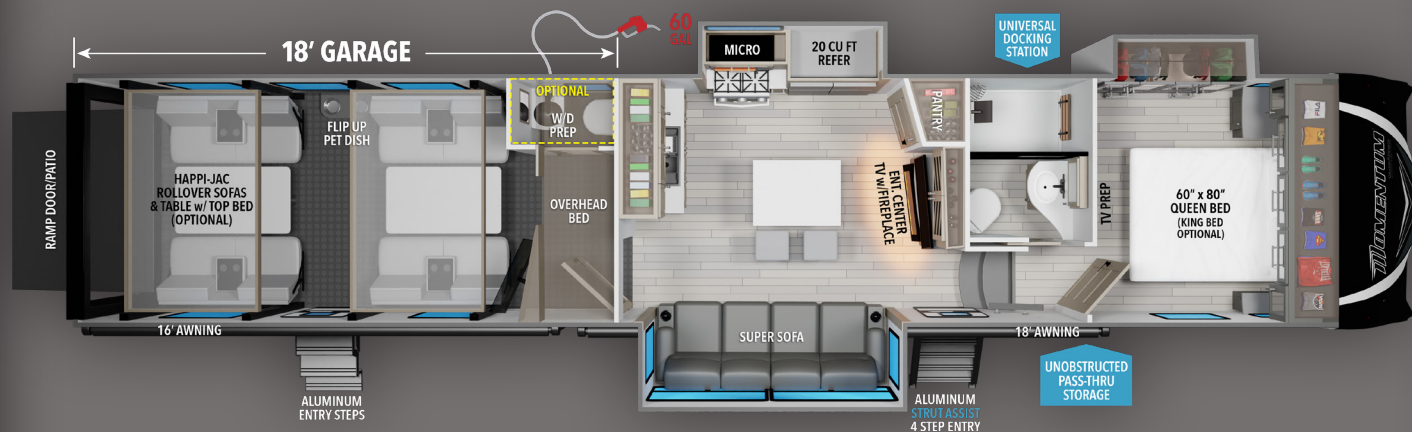

MOMENTUM

M-CLASS

398M

FEATURES

- ★ Huge 18' Garage w/ Optional Half Bath
- ★ Central Vacuum System
- ★ 18 Cu. Ft. Refrigerator
- ★ Queen Bed w/ King Bed Optional
- ★ 4-Seater Sofa for Maximum Lounging
- ★ Extended Entertaining Hours w/ Dual Exterior Awnings
- ▶ Cooper H-Rated Tires
- ▶ High Gloss Gel Coat
- ▶ Frameless Windows
- ▶ 6-Point Hydraulic Leveling System
- ▶ ONE Control Touch Screen Panel with App Controls
- ▶ GE Appliance Suite
- ▶ Huge 12V 20 Cu. Ft. Refrigerator
- ▶ Flush Floor Linoleum Slide (No Carpet)
- ▶ MORryde CRE3000 Suspension
- ▶ Stealth 3+ A/C System (Option)
- ▶ MORryde Strut Assist Entry Step
- ▶ 2,500 lb. Rated Flush-Mount Tie Downs
- ▶ Up To 60 Gallon Fuel Storage (30 Gallon Tanks)
- ▶ Weather-Tek Insulation - R40 Roof and Garage, R45 in Floor, R11 Walls
- ▶ Keyed Alike Entry System
- ▶ Laminated Slide Room Endwalls & Roof
- ▶ LED Ground FX Lighting
- ▶ All-in-One Utility Center

SPECIFICATIONS

UVW (lbs.)	15,000	Awning Size	16' & 18'
Hitch Weight (lbs.)	2,980	Fresh Water (Gal.)	140
Exterior Length	43' 10"	Gray Water (Gal.)	104
Tire Size	17.5" H-Rated	Waste Water (Gal.)	52

GRAND DESIGN
RECREATIONAL VEHICLES

*R-Value Equivalent

UVW and Hitch Weights are based on the average weight of the standard build.

Because of our commitment to continuous product improvement, Grand Design Recreational Vehicles reserves the right to change components, standards, options, specifications, and materials without notice and at any time. Photos may show optional equipment which may not be included in the standard purchase price of the featured unit. Be sure to review current product details with your local dealer before purchasing.