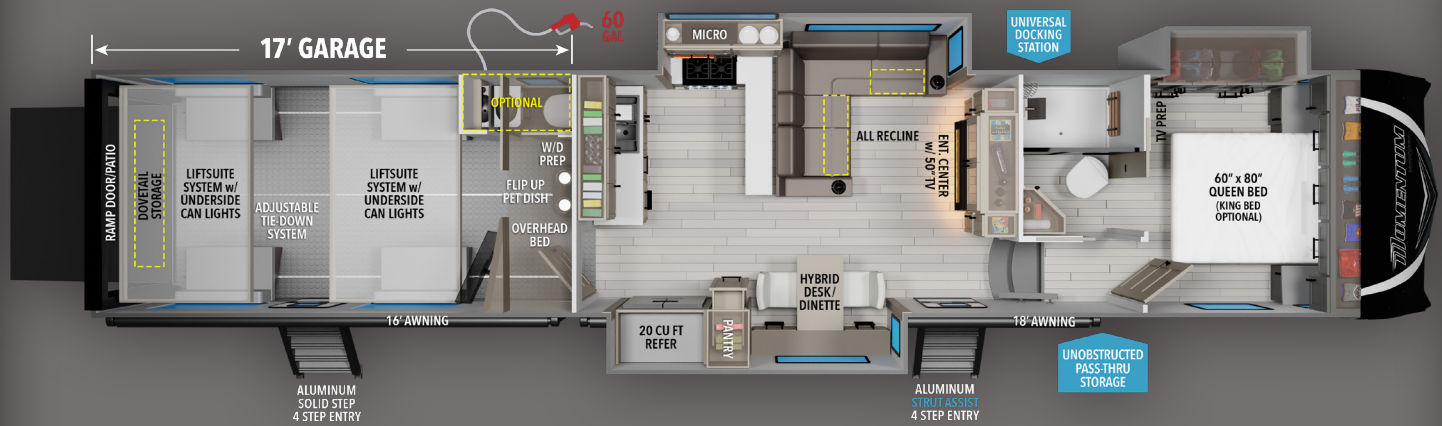

## FEATURES

- ★ Residential Layout with Huge Garage Capacity
- ★ Incredible Counterspace & Cabinet Storage
- ★ Hybrid Desk/Dinette for Multi-Purpose Use
- ★ Residential Pull-Out Pantry
- ★ Double Bed Lift Set-Up in Garage for Increased Sleeping Capacity
- ★ Huge 17' Garage
- ▶ Cooper H-Rated Tires
- ▶ High Gloss Gel Coat
- ▶ Frameless Windows
- ▶ 6-Point Hydraulic Leveling System
- ▶ ONE Control Touch Screen Panel with App Controls
- ▶ GE Appliance Suite
- ▶ Huge 12V 20 Cu. Ft. Refrigerator
- ▶ Flush Floor Linoleum Slide (No Carpet)
- ▶ MORryde CRE3000 Suspension
- ▶ Stealth 3+ A/C System (Option)
- ▶ MORryde Strut Assist Entry Step
- ▶ 2,500 lb. Rated Flush-Mount Tie Downs
- ▶ Up To 60 Gallon Fuel Storage (30 Gallon Tanks)
- ▶ Weather-Tek Insulation - R40 Roof and Garage, R45 in Floor, R11 Walls
- ▶ Keyed Alike Entry System
- ▶ Laminated Slide Room Endwalls & Roof
- ▶ LED Ground FX Lighting
- ▶ All-in-One Utility Center

## SPECIFICATIONS

UVW (lbs.)	16,982	Awning Size	18 & 16
Hitch Weight (lbs.)	3,382	Fresh Water (Gal.)	140
Exterior Length	45' 11"	Gray Water (Gal.)	104
Tire Size	17.5" H-Rated	Waste Water (Gal.)	52

**GRAND DESIGN**  
RECREATIONAL VEHICLES