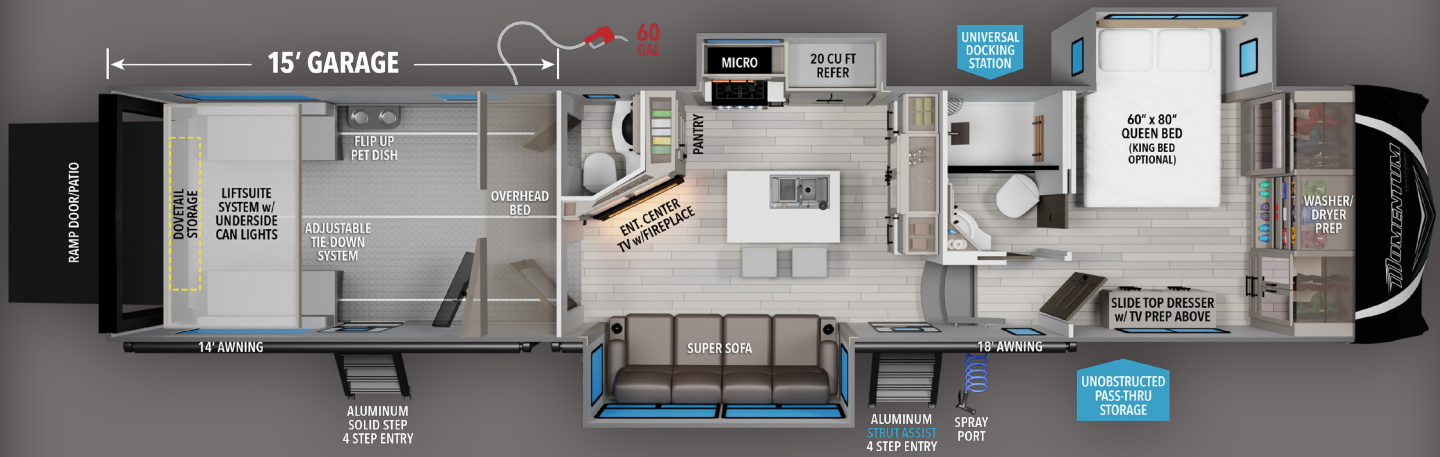

381MS

MOMENTUM

M-CLASS

FEATURES

- ★ Full Bath + 1/2 Bath
- ★ Under 40' + Double Axle
- ★ Dual Entry Master Bath
- ★ Huge Linen Storage
- ★ Spacious Bed Room
- ★ Insignia Range
- ▶ Cooper H-Rated Tires
- ▶ High Gloss Gel Coat
- ▶ Frameless Windows
- ▶ 6-Point Hydraulic Leveling System
- ▶ ONE Control Touch Screen Panel with App Controls
- ▶ GE Appliance Suite
- ▶ Huge 12V 20 Cu. Ft. Refrigerator
- ▶ Flush Floor Linoleum Slide (No Carpet)
- ▶ MORryde CRE3000 Suspension
- ▶ Stealth 3+ A/C System (Option)
- ▶ MORryde Strut Assist Entry Step
- ▶ 2,500 lb. Rated Flush-Mount Tie Downs
- ▶ Up To 60 Gallon Fuel Storage (30 Gallon Tanks)
- ▶ Weather-Tek Insulation - R40 Roof and Garage, R45 in Floor, R11 Walls
- ▶ Keyed Alike Entry System
- ▶ Laminated Slide Room Endwalls & Roof
- ▶ LED Ground FX Lighting
- ▶ All-in-One Utility Center

SPECIFICATIONS

UVW (lbs.)	15,800	Awning Size	18' & 14'
Hitch Weight (lbs.)	3,440	Fresh Water (Gal.)	140
Exterior Length	43' 11"	Gray Water (Gal.)	52
Tire Size	17.5" H-Rated	Waste Water (Gal.)	104

*R-Value Equivalent