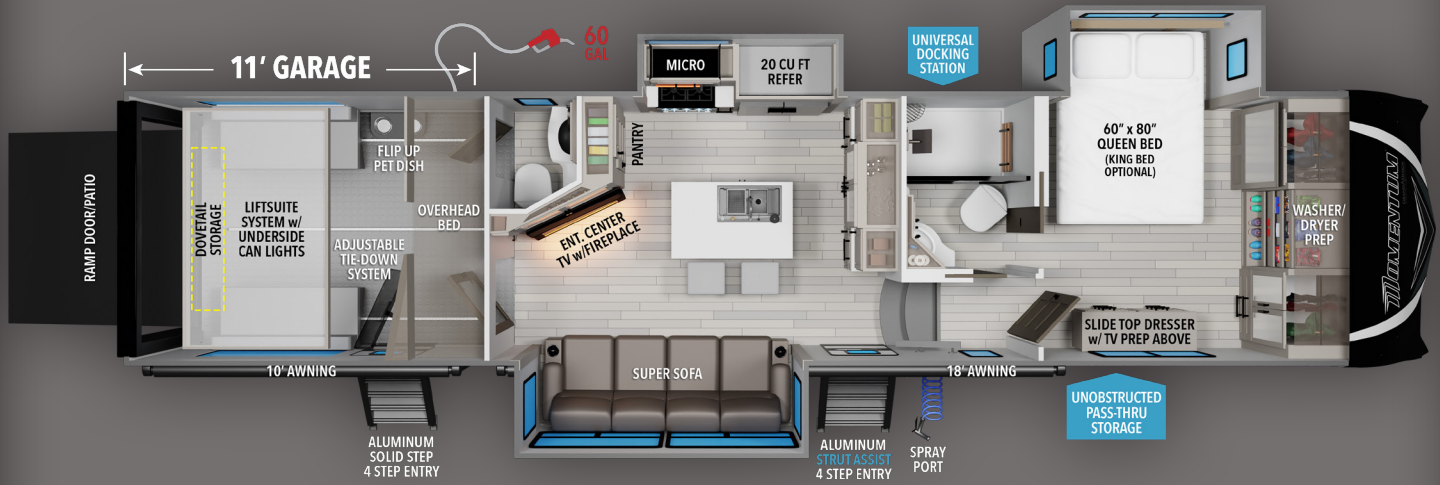

351MS

MOMENTUM

M-CLASS

FEATURES

- ★ 4-Seater Sofa for Entertaining Purposes
- ★ 11' Garage with Additional 1/2 Bathroom
- ★ Dual Entry Master Bath
- ★ Enlarged Linen for Kitchen or Bathroom Storage
- ★ Combined 28' of Awning Space
- ▶ Cooper H-Rated Tires
- ▶ High Gloss Gel Coat
- ▶ Frameless Windows
- ▶ 6-Point Hydraulic Leveling System
- ▶ ONE Control Touch Screen Panel with App Controls
- ▶ GE Appliance Suite
- ▶ Huge 12V 20 Cu. Ft. Refrigerator
- ▶ Flush Floor Linoleum Slide (No Carpet)
- ▶ MORryde CRE3000 Suspension
- ▶ Stealth 3+ A/C System (Option)
- ▶ MORryde Strut Assist Entry Step
- ▶ 2,500 lb. Rated Flush-Mount Tie Downs
- ▶ Up To 60 Gallon Fuel Storage (30 Gallon Tanks)
- ▶ Weather-Tek Insulation - R40 Roof and Garage, R45 in Floor, R11 Walls
- ▶ Keyed Alike Entry System
- ▶ Laminated Slide Room Endwalls & Roof
- ▶ LED Ground FX Lighting
- ▶ All-in-One Utility Center

SPECIFICATIONS

UVW (lbs.)	14,700	Awning Size	10' & 18'
Hitch Weight (lbs.)	2,785	Fresh Water (Gal.)	140
Exterior Length	40' 6"	Gray Water (Gal.)	52
Tire Size	17.5" H-Rated	Waste Water (Gal.)	104

*R-Value Equivalent