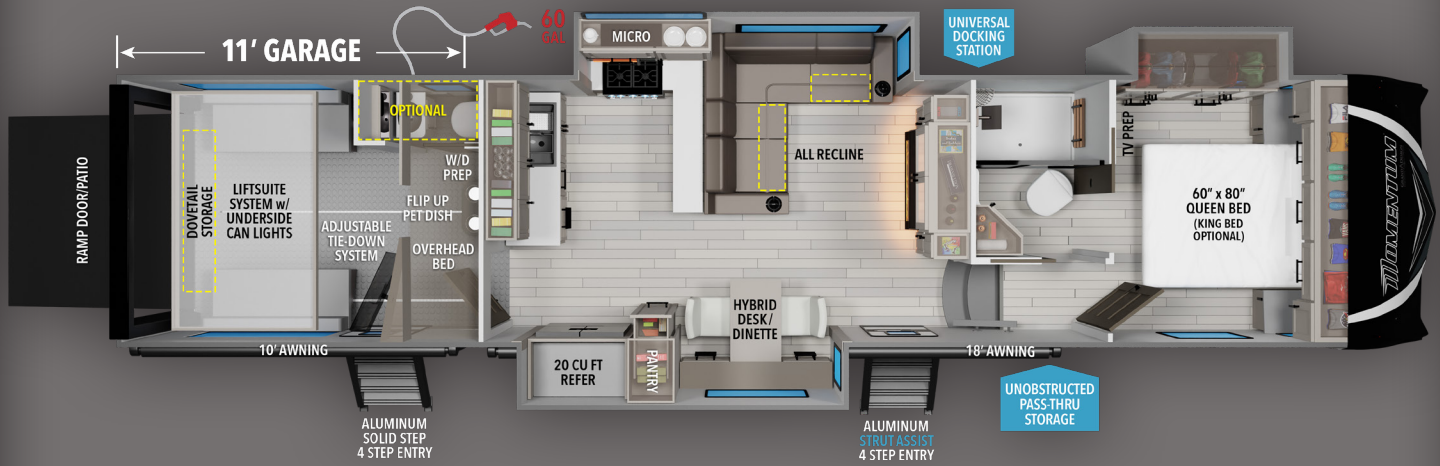

MOMENTUM

M-CLASS

344M

FEATURES

- ★ Residential layout under 40'
- ★ Incredible counterspace & cabinet storage
- ★ Hybrid desk/dinette for multi-purpose use
- ★ Residential pull-out pantry
- ★ L-Shape with theater
- ▶ Cooper H-Rated Tires
- ▶ High Gloss Gel Coat
- ▶ Frameless Windows
- ▶ 6-Point Hydraulic Leveling System
- ▶ ONE Control Touch Screen Panel with App Controls
- ▶ GE Appliance Suite
- ▶ Huge 12V 20 Cu. Ft. Refrigerator
- ▶ Flush Floor Linoleum Slide (No Carpet)
- ▶ MORryde CRE3000 Suspension
- ▶ Stealth 3+ A/C System (Option)
- ▶ MORryde Strut Assist Entry Step
- ▶ 2,500 lb. Rated Flush-Mount Tie Downs
- ▶ Up To 60 Gallon Fuel Storage (30 Gallon Tanks)
- ▶ Weather-Tek Insulation - R40 Roof and Garage, R45 in Floor, R11 Walls
- ▶ Keyed Alike Entry System
- ▶ Laminated Slide Room Endwalls & Roof
- ▶ LED Ground FX Lighting
- ▶ All-in-One Utility Center

SPECIFICATIONS

UVW (lbs.)	15,138	Awning Size	18' & 10'
Hitch Weight (lbs.)	3,300	Fresh Water (Gal.)	140
Exterior Length	39' 11"	Gray Water (Gal.)	104
Tire Size	17.5" H-Rated	Waste Water (Gal.)	52

GRAND DESIGN
RECREATIONAL VEHICLES