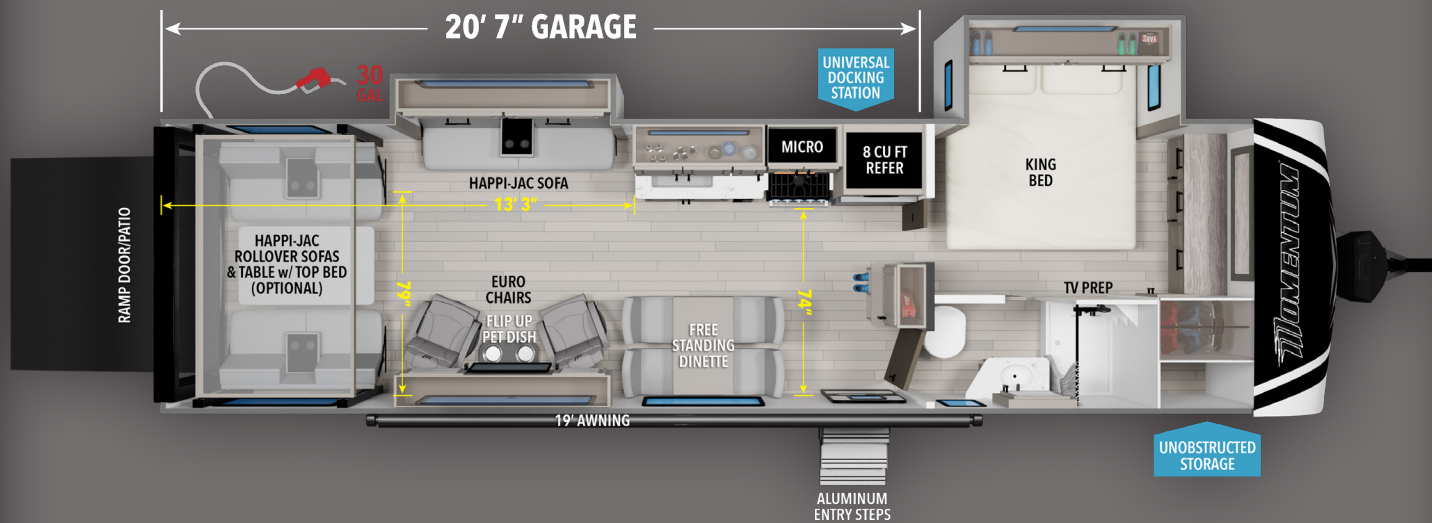

MOMENTUM

G-CLASS

30G

FEATURES

- ★ King Bed and Large Wardrobe
- ★ Dinette with 4 Folding Chairs
- ★ Updated Bathroom
- ★ Bench with Shoe Storage and Coat Hooks
- ★ Huge Camp-Side Windows
- ▶ Goodyear Endurance Tires
- ▶ 30 Gallon Fuel Station
- ▶ Raised Chassis with No Obstructive Wheel Wells Inside
- ▶ Rockford Fosgate Premium Sound
- ▶ Pet Friendly
- ▶ Happi Jac Bunk System
- ▶ 15K Main AC With Racetrack Ducting
- ▶ Laminated Slide Room, Endwalls & Roof
- ▶ Triple Insulated Garage Floors
- ▶ Ground FX LED Lighting
- ▶ EvenFlow Ductless Heating Vent System
- ▶ 101" Wide Body Design
- ▶ Roof Mounted Solar Prep
- ▶ Beaver Tail Floor for Easy Loading
- ▶ Space saving Pocket Door to Master Bath
- ▶ All-in-One Utility Center
- ▶ Electric Rear and Side Awning
- ▶ 2,500 lb. Rated Flush-Mount Tie Downs

SPECIFICATIONS

UVW (lbs.)	9,139	Awning Size	19'
Hitch Weight (lbs.)	1,425	Fresh Water (Gal.)	90
Exterior Length	34' 10"	Gray Water (Gal.)	78
Tire Size	16" E-Rated	Waste Water (Gal.)	39

GRAND DESIGN
RECREATIONAL VEHICLES