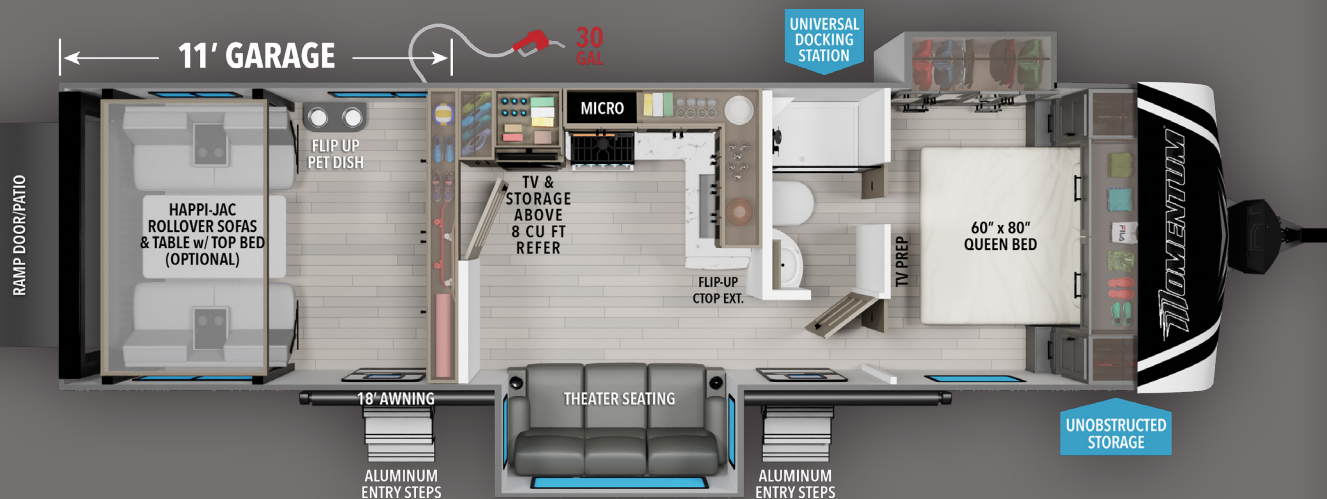

MOMENTUM

G-CLASS

29GS

FEATURES

- ★ North/South Bed Model with Walk-Thru Bathroom
- ★ Drop-Frame with Door-Side Storage and ODS Storage for Power Cables, Etc.
- ★ Huge Nightstands with Wardrobes Above
- ★ Flip-Up TV with Hidden Storage Behind
- ★ 11' Garage with Locker Style Cabinet
- ▶ Goodyear Endurance Tires
- ▶ 30 Gallon Fuel Station
- ▶ Raised Chassis with No Obstructive Wheel Wells Inside
- ▶ Rockford Fosgate Premium Sound
- ▶ Pet Friendly
- ▶ Happi Jac Bunk System
- ▶ 15K Main AC With Racetrack Ducting
- ▶ Laminated Slide Room, Endwalls & Roof
- ▶ Triple Insulated Garage Floors
- ▶ Ground FX LED Lighting
- ▶ EvenFlow Ductless Heating Vent System
- ▶ 101" Wide Body Design
- ▶ Roof Mounted Solar Prep
- ▶ Beaver Tail Floor for Easy Loading
- ▶ Space saving Pocket Door to Master Bath
- ▶ All-in-One Utility Center
- ▶ Electric Rear and Side Awning
- ▶ 2,500 lb. Rated Flush-Mount Tie Downs

SPECIFICATIONS

UVW (lbs.)	9,720	Awning Size	18'
Hitch Weight (lbs.)	14,000	Fresh Water (Gal.)	90
Exterior Length	34' 6"	Gray Water (Gal.)	78
Tire Size	16" E-Rated	Waste Water (Gal.)	39

GRAND DESIGN
RECREATIONAL VEHICLES