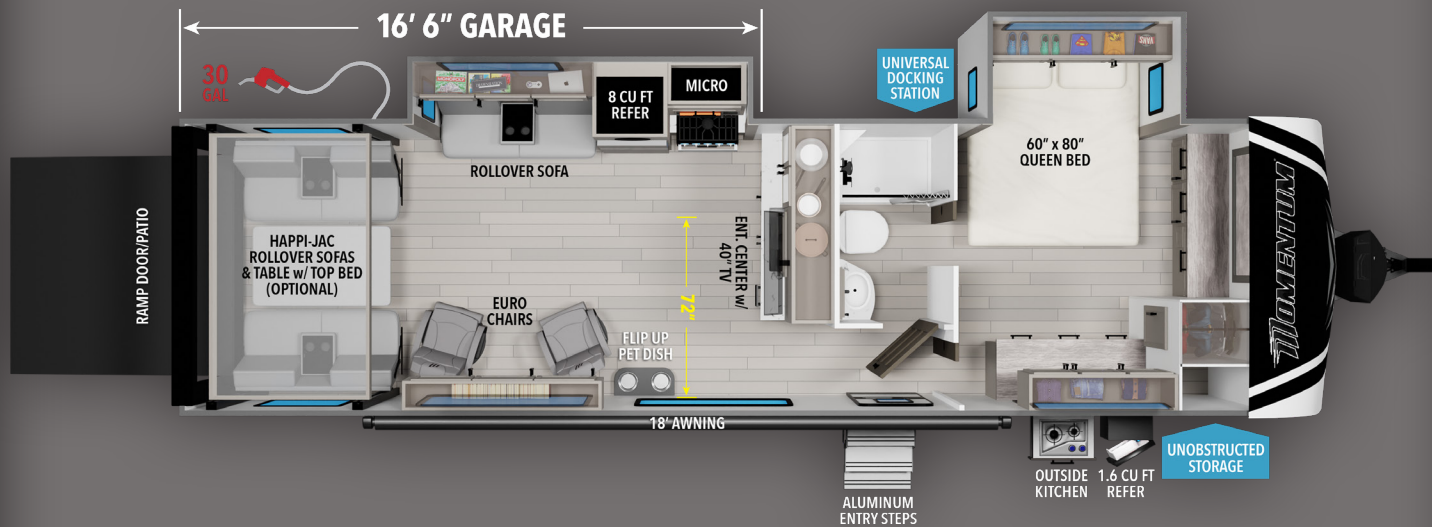

MOMENTUM

G-CLASS

28G

FEATURES

- ★ Half-Ton Towable
- ★ Bed Slide w/ Walk-Around Queen Bed
- ★ Double Entrance Bathroom
- ★ Rockford Speakers w/ Powered Sub
- ★ 15K AC w/ Race Track Ducting
- ★ Outside Kitchen
- ▶ Goodyear Endurance Tires
- ▶ 30 Gallon Fuel Station
- ▶ Raised Chassis with No Obstructive Wheel Wells Inside
- ▶ Rockford Fosgate Premium Sound
- ▶ Pet Friendly
- ▶ Happi Jac Bunk System
- ▶ 15K Main AC With Racetrack Ducting
- ▶ Laminated Slide Room, Endwalls & Roof
- ▶ Triple Insulated Garage Floors
- ▶ Ground FX LED Lighting
- ▶ EvenFlow Ductless Heating Vent System
- ▶ 101" Wide Body Design
- ▶ Roof Mounted Solar Prep
- ▶ Beaver Tail Floor for Easy Loading
- ▶ Space saving Pocket Door to Master Bath
- ▶ All-in-One Utility Center
- ▶ Electric Rear and Side Awning
- ▶ 2,500 lb. Rated Flush-Mount Tie Downs

SPECIFICATIONS

UVW (lbs.)	9,153	Awning Size	18'
Hitch Weight (lbs.)	1,368	Fresh Water (Gal.)	90
Exterior Length	33' 11"	Gray Water (Gal.)	78
Tire Size	16" E-Rated	Waste Water (Gal.)	39

GRAND DESIGN
RECREATIONAL VEHICLES