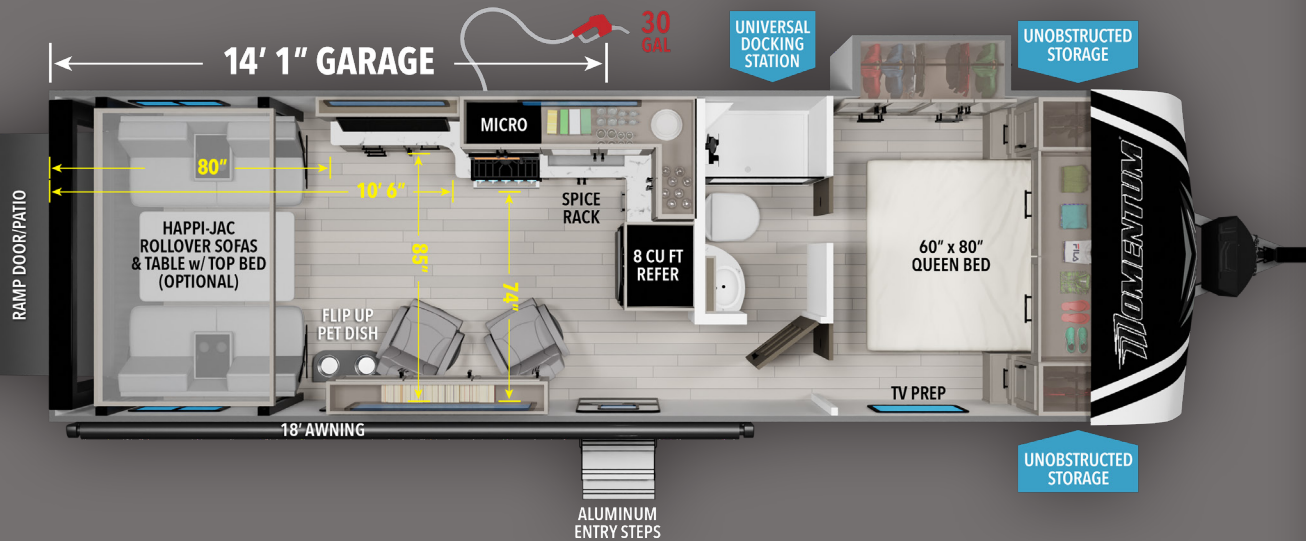

MOMENTUM

G-CLASS

27G

FEATURES

- ★ North/South-facing Bed with Wardrobe Slide
- ★ Oversized Night Stands
- ★ Walk-thru Bathroom
- ★ Built-in Entertainment Center
- ★ 14'1" Garage Length
- ▶ Goodyear Endurance Tires
- ▶ 30 Gallon Fuel Station
- ▶ Raised Chassis with No Obstructive Wheel Wells Inside
- ▶ Rockford Fosgate Premium Sound
- ▶ Pet Friendly
- ▶ Happi Jac Bunk System
- ▶ 15K Main AC With Racetrack Ducting
- ▶ Laminated Slide Room, Endwalls & Roof
- ▶ Triple Insulated Garage Floors
- ▶ Ground FX LED Lighting
- ▶ EvenFlow Ductless Heating Vent System
- ▶ 101" Wide Body Design
- ▶ Roof Mounted Solar Prep
- ▶ Beaver Tail Floor for Easy Loading
- ▶ Space saving Pocket Door to Master Bath
- ▶ All-in-One Utility Center
- ▶ Electric Rear and Side Awning
- ▶ 2,500 lb. Rated Flush-Mount Tie Downs

SPECIFICATIONS

UVW (lbs.)	8,518	Awning Size	18'
Hitch Weight (lbs.)	1,486	Fresh Water (Gal.)	90
Exterior Length	32' 3"	Gray Water (Gal.)	78
Tire Size	16" E-Rated	Waste Water (Gal.)	39

GRAND DESIGN
RECREATIONAL VEHICLES