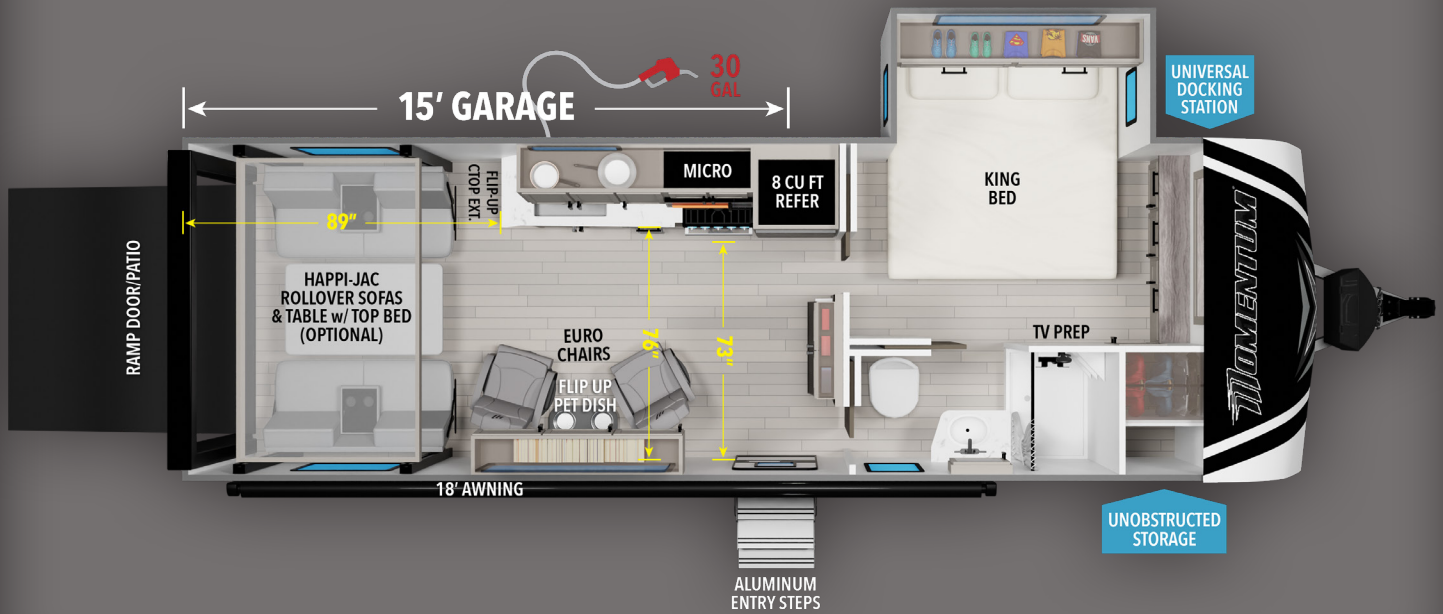

MOMENTUM

G-CLASS

23G

FEATURES

- ★ Half-Ton Towable
- ★ Bed Slide w/ Walk-Around Queen Bed
- ★ Double Entrance Bathroom
- ★ Rockford Speakers w/ Powered Sub
- ★ 15K AC w/ Race Track Ducting
- ▶ Goodyear Endurance Tires
- ▶ 30 Gallon Fuel Station
- ▶ Raised Chassis with No Obstructive Wheel Wells Inside
- ▶ Rockford Fosgate Premium Sound
- ▶ Pet Friendly
- ▶ Happi Jac Bunk System
- ▶ 15K Main AC With Racetrack Ducting
- ▶ Laminated Slide Room, Endwalls & Roof
- ▶ Triple Insulated Garage Floors
- ▶ Ground FX LED Lighting
- ▶ EvenFlow Ductless Heating Vent System
- ▶ 101" Wide Body Design
- ▶ Roof Mounted Solar Prep
- ▶ Beaver Tail Floor for Easy Loading
- ▶ Space saving Pocket Door to Master Bath
- ▶ All-in-One Utility Center
- ▶ Electric Rear and Side Awning
- ▶ 2,500 lb. Rated Flush-Mount Tie Downs

SPECIFICATIONS

UVW (lbs.)	7,669	Awning Size	18'
Hitch Weight (lbs.)	1,242	Fresh Water (Gal.)	90
Exterior Length	28' 10"	Gray Water (Gal.)	74
Tire Size	16" E-Rated	Waste Water (Gal.)	39

GRAND DESIGN
RECREATIONAL VEHICLES