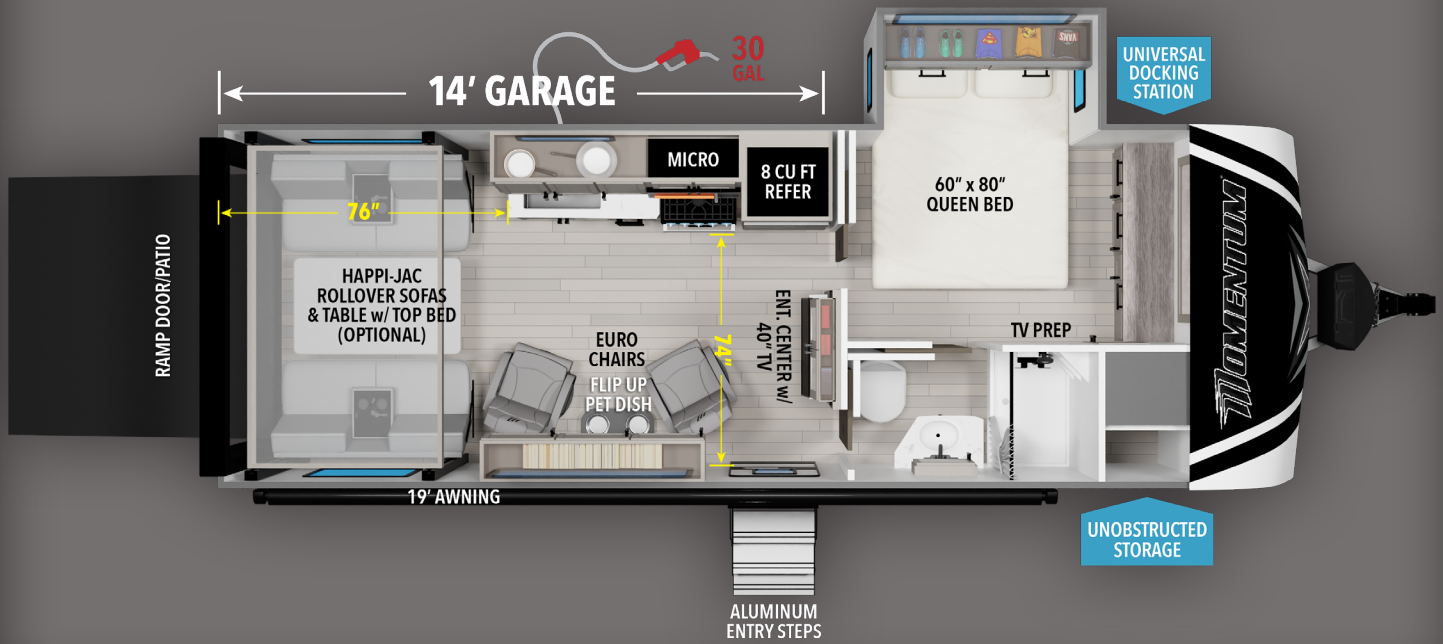

MOMENTUM

G-CLASS

21G

FEATURES

- ★ Half-Ton Towable
- ★ Bed Slide w/ Walk-Around Queen Bed
- ★ Double Entrance Bathroom
- ★ Rockford Speakers w/ Powered Sub
- ★ 15K AC w/ Race Track Ducting
- ▶ Goodyear Endurance Tires
- ▶ 30 Gallon Fuel Station
- ▶ Raised Chassis with No Obstructive Wheel Wells Inside
- ▶ Rockford Fosgate Premium Sound
- ▶ Pet Friendly
- ▶ Happi Jac Bunk System
- ▶ 15K Main AC With Racetrack Ducting
- ▶ Laminated Slide Room, Endwalls & Roof
- ▶ Triple Insulated Garage Floors
- ▶ Ground FX LED Lighting
- ▶ EvenFlow Ductless Heating Vent System
- ▶ 101" Wide Body Design
- ▶ Roof Mounted Solar Prep
- ▶ Beaver Tail Floor for Easy Loading
- ▶ Space saving Pocket Door to Master Bath
- ▶ All-in-One Utility Center
- ▶ Electric Rear and Side Awning
- ▶ 2,500 lb. Rated Flush-Mount Tie Downs

SPECIFICATIONS

UVW (lbs.)	6,400	Awning Size	19
Hitch Weight (lbs.)	920	Fresh Water (Gal.)	90
Exterior Length	26' 11"	Gray Water (Gal.)	74
Tire Size	16" E-Rated	Waste Water (Gal.)	39

GRAND DESIGN
RECREATIONAL VEHICLES