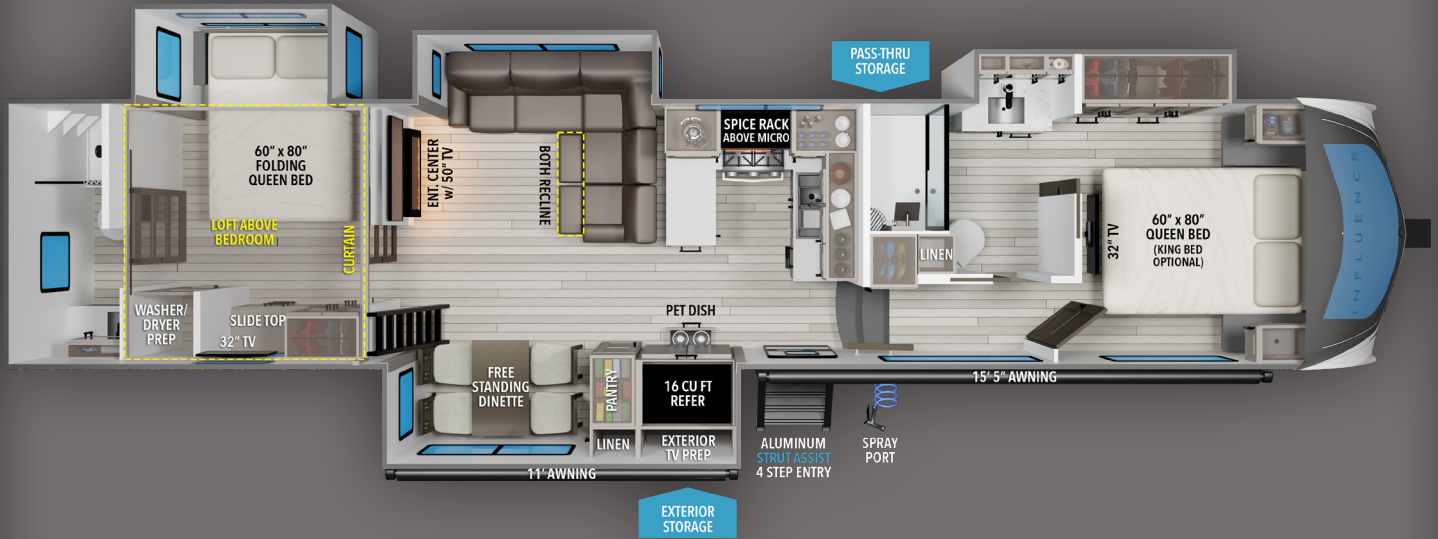

3804DS

INFLUENCE™

FEATURES

- ★ Two Full Bedrooms AND Bathrooms
- ★ Loft for Additional Sleeping and/or Storage Above Rear Bedroom
- ★ Large L-Shape Sofa w/ 2 Recliners and Space for Whole Family
- ★ Front Bedroom Windshield for Added Natural Light
- ★ Sunken Shower for Added Headroom
- ▶ MORryde CRE3000 Suspension
- ▶ Oversized 17.5" Wheels with Cooper H-Rated Tires
- ▶ Stealth A/C w/ Race Track Ducting
- ▶ 16 Cu Ft 12V Refer
- ▶ Electric Auto Leveling
- ▶ No Carpet in Slides or Upper Deck
- ▶ Linoleum in Slide Floors
- ▶ Smart Sink
- ▶ Evenflow Ductless Heating Vent System
- ▶ 6'6" Tall Interior Bedroom Height
- ▶ Unit Rated from Zero to 100 Degrees
- ▶ Roller Shade Window Coverings
- ▶ Rear Hitch w/ 5-pin Plug
- ▶ MORryde Strut Assist Entry Steps
- ▶ Electronics Docking Drawer
- ▶ Clothes Hamper in Main Bathroom
- ▶ Hair Accessory Drawer in Main Bathroom
- ▶ Custom Spice Rack Above Range
- ▶ Pet Friendly Throughout
- ▶ Upgraded Brass Plumbing Fittings

SPECIFICATIONS

UVW (lbs.)	14,603	Awning Size	11' & 15' 5"
Hitch Weight (lbs.)	2,911	Fresh Water (Gal.)	83
Exterior Length	42' 6"	Gray Water (Gal.)	106
Tire Size	17.5" H-Rated	Waste Water (Gal.)	106

GRAND DESIGN
RECREATIONAL VEHICLES

*R-Value Equivalent

UVW and Hitch Weights are based on the average weight of the standard build.

Because of our commitment to continuous product improvement, Grand Design Recreational Vehicles reserves the right to change components, standards, options, specifications, and materials without notice and at any time. Photos may show optional equipment which may not be included in the standard purchase price of the featured unit. Be sure to review current product details with your local dealer before purchasing.