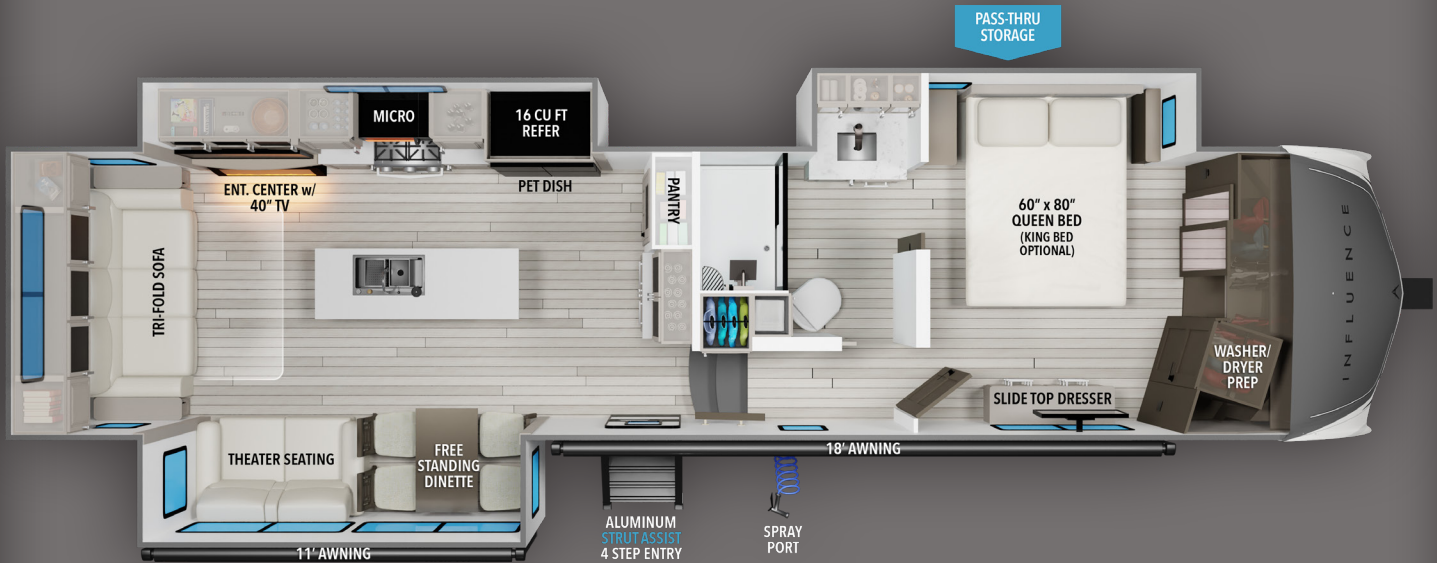

# 3503GK

## FEATURES

- ★ Oversized Bedroom w/ Massive Bed Slide
- ★ Entertainment Center with Fireplace
- ★ Massive Countertop Space in Kitchen
- ★ Double Entry into Bathroom
- ★ Sunken Shower for Added Headroom
- ▶ MORryde CRE3000 Suspension
- ▶ Oversized 17.5" Wheels with Cooper H-Rated Tires
- ▶ Stealth A/C w/ Race Track Ducting
- ▶ 16 Cu Ft 12V Refer
- ▶ Electric Auto Leveling
- ▶ No Carpet in Slides or Upper Deck
- ▶ Linoleum in Slide Floors
- ▶ Smart Sink
- ▶ Evenflow Ductless Heating Vent System
- ▶ 6'6" Tall Interior Bedroom Height
- ▶ Unit Rated from Zero to 100 Degrees
- ▶ Roller Shade Window Coverings
- ▶ Rear Hitch w/ 5-pin Plug
- ▶ MORryde Strut Assist Entry Steps
- ▶ Electronics Docking Drawer
- ▶ Clothes Hamper in Main Bathroom
- ▶ Hair Accessory Drawer in Main Bathroom
- ▶ Custom Spice Rack Above Range
- ▶ Pet Friendly Throughout
- ▶ Upgraded Brass Plumbing Fittings

## SPECIFICATIONS

UVW (lbs.)	13,868	Awning Size	18' & 11'
Hitch Weight (lbs.)	2,670	Fresh Water (Gal.)	81
Exterior Length	38' 3"	Gray Water (Gal.)	106
Tire Size	17.5" H-Rated	Waste Water (Gal.)	53

**GRAND DESIGN**  
RECREATIONAL VEHICLES