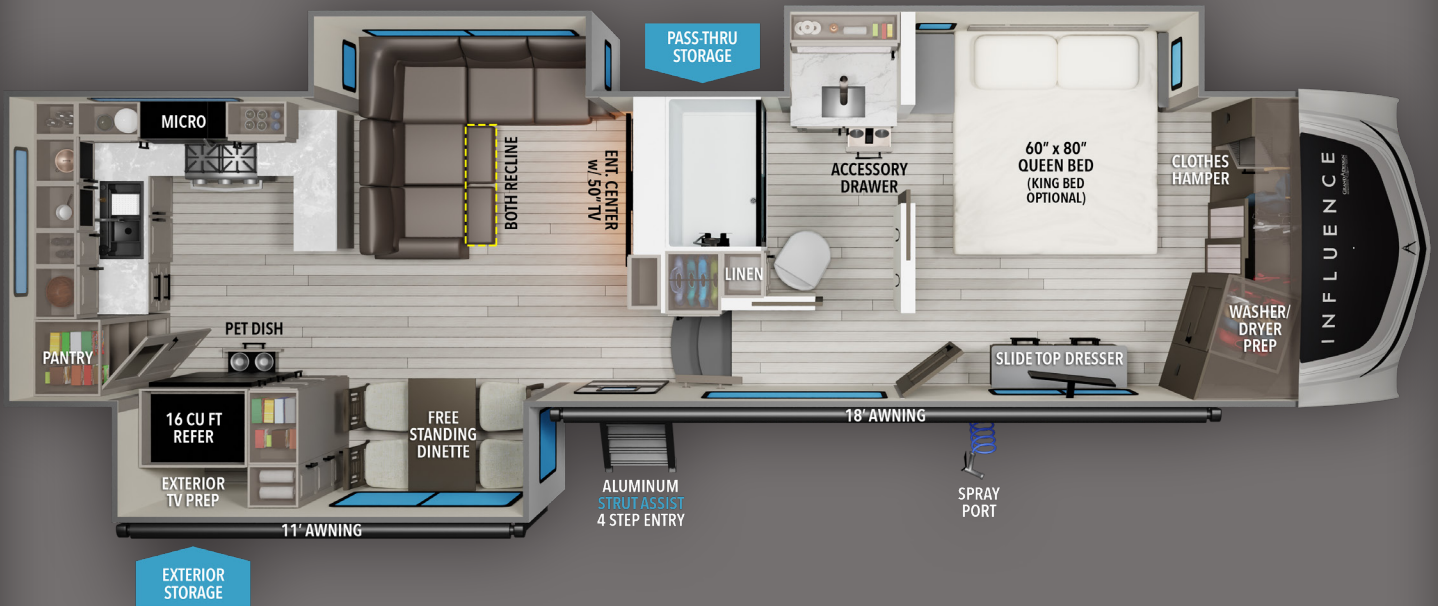

3203GK

INFLUENCE™

FEATURES

- ★ Large L-Shape Sofa w, 2 Recliners
- ★ Huge Kitchen with 2 Full Pantries for Endless Storage
- ★ Large Bath/Bed Slide for Added Space in the Bedroom and Bathroom
- ★ Sunken Shower for Added Headroom
- ★ Large Walk in Closet with Stackable Washer/Dryer Prep and built in Hamper
- ▶ MORryde CRE3000 Suspension
- ▶ Oversized 17.5" Wheels with Cooper H-Rated Tires
- ▶ Stealth A/C w/ Race Track Ducting
- ▶ 16 Cu Ft 12V Refer
- ▶ Electric Auto Leveling
- ▶ No Carpet in Slides or Upper Deck
- ▶ Linoleum in Slide Floors
- ▶ Smart Sink
- ▶ Evenflow Ductless Heating Vent System
- ▶ 6'6" Tall Interior Bedroom Height
- ▶ Unit Rated from Zero to 100 Degrees
- ▶ Roller Shade Window Coverings
- ▶ Rear Hitch w/ 5-pin Plug
- ▶ MORryde Strut Assist Entry Steps
- ▶ Electronics Docking Drawer
- ▶ Clothes Hamper in Main Bathroom
- ▶ Hair Accessory Drawer in Main Bathroom
- ▶ Custom Spice Rack Above Range
- ▶ Pet Friendly Throughout
- ▶ Upgraded Brass Plumbing Fittings

SPECIFICATIONS

UVW (lbs.)	12,712	Awning Size	18 & 11
Hitch Weight (lbs.)	2,471	Fresh Water (Gal.)	81
Exterior Length	35' 11"	Gray Water (Gal.)	106
Tire Size	17.5" H-Rated	Waste Water (Gal.)	53

GRAND DESIGN
RECREATIONAL VEHICLES