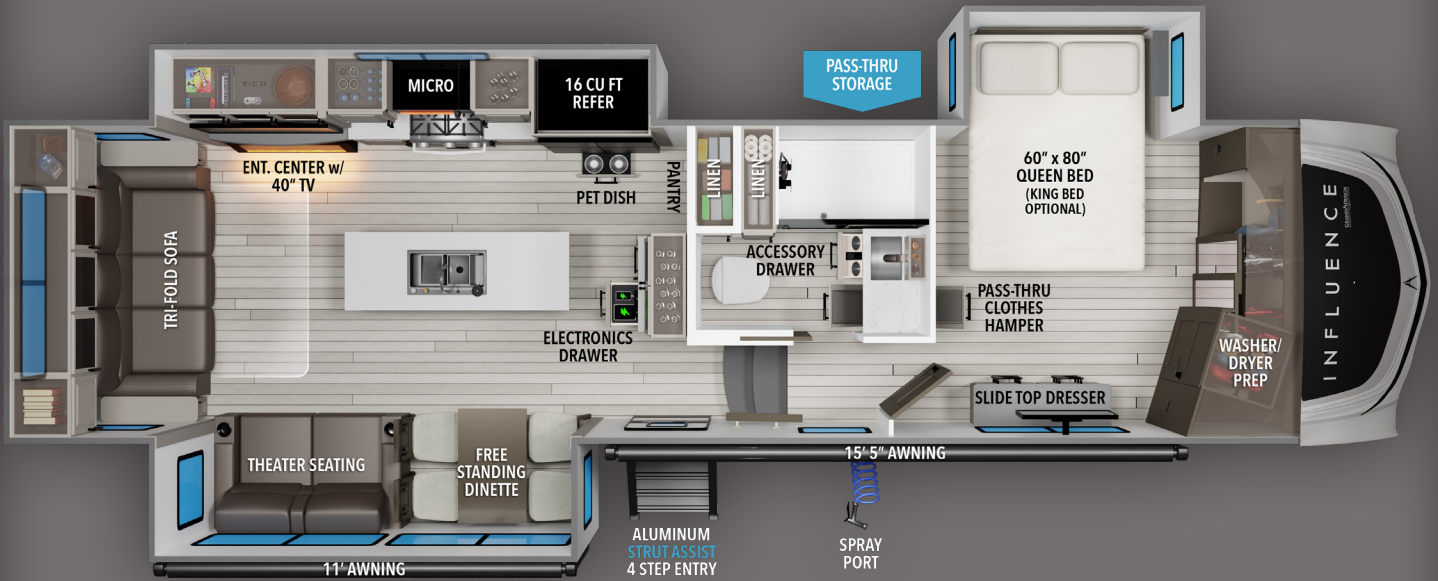

3003RL

INFLUENCE™

FEATURES

- ★ Entertainment Center w/ Fireplace
- ★ Massive Countertop Space in Kitchen
- ★ Sunken Shower for Added Headroom
- ★ Oversized Bedroom w/ His & Her Wardrobe and W/D Prep
- ★ Pass-Thru Hamper w/ Access From Bedroom & Bathroom
- ▶ MORryde CRE3000 Suspension
- ▶ Oversized 17.5" Wheels with Cooper H-Rated Tires
- ▶ Stealth A/C w/ Race Track Ducting
- ▶ 16 Cu Ft 12V Refer
- ▶ Electric Auto Leveling
- ▶ No Carpet in Slides or Upper Deck
- ▶ Linoleum in Slide Floors
- ▶ Smart Sink
- ▶ Evenflow Ductless Heating Vent System
- ▶ 6'6" Tall Interior Bedroom Height
- ▶ Unit Rated from Zero to 100 Degrees
- ▶ Roller Shade Window Coverings
- ▶ Rear Hitch w/ 5-pin Plug
- ▶ MORryde Strut Assist Entry Steps
- ▶ Electronics Docking Drawer
- ▶ Clothes Hamper in Main Bathroom
- ▶ Hair Accessory Drawer in Main Bathroom
- ▶ Custom Spice Rack Above Range
- ▶ Pet Friendly Throughout
- ▶ Upgraded Brass Plumbing Fittings

SPECIFICATIONS

UVW (lbs.)	TBD	Awning Size	11' & 15' 5"
Hitch Weight (lbs.)	TBD	Fresh Water (Gal.)	83
Exterior Length	34' 11"	Gray Water (Gal.)	106
Tire Size	17.5" H-Rated	Waste Water (Gal.)	53

GRAND DESIGN
RECREATIONAL VEHICLES