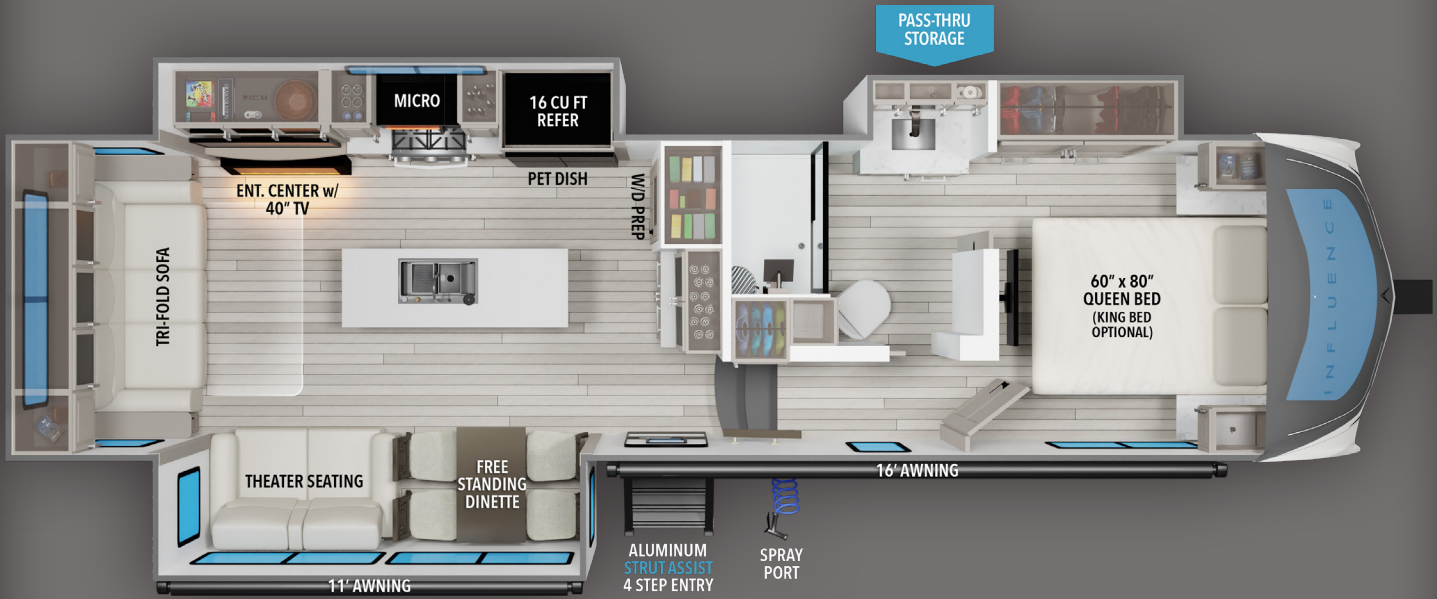

2903RL

INFLUENCE™

FEATURES

- ★ Entertainment Center with Fireplace
- ★ Massive Countertop Space in Kitchen
- ★ Double Entry into Bathroom
- ★ Sunken Shower for added Headroom
- ★ Front Bedroom Windshield for added Natural Light
- ▶ MORryde CRE3000 Suspension
- ▶ Oversized 17.5" Wheels with Cooper H-Rated Tires
- ▶ Stealth A/C w/ Race Track Ducting
- ▶ 16 Cu Ft 12V Refer
- ▶ Electric Auto Leveling
- ▶ No Carpet in Slides or Upper Deck
- ▶ Linoleum in Slide Floors
- ▶ Smart Sink
- ▶ Evenflow Ductless Heating Vent System
- ▶ 6'6" Tall Interior Bedroom Height
- ▶ Unit Rated from Zero to 100 Degrees
- ▶ Roller Shade Window Coverings
- ▶ Rear Hitch w/ 5-pin Plug
- ▶ MORryde Strut Assist Entry Steps
- ▶ Electronics Docking Drawer
- ▶ Clothes Hamper in Main Bathroom
- ▶ Hair Accessory Drawer in Main Bathroom
- ▶ Custom Spice Rack Above Range
- ▶ Pet Friendly Throughout
- ▶ Upgraded Brass Plumbing Fittings

SPECIFICATIONS

UVW (lbs.)	11,800	Awning Size	11' & 16'
Hitch Weight (lbs.)	2,190	Fresh Water (Gal.)	81
Exterior Length	34' 5"	Gray Water (Gal.)	106
Tire Size	17.5" H-Rated	Waste Water (Gal.)	53

GRAND DESIGN
RECREATIONAL VEHICLES