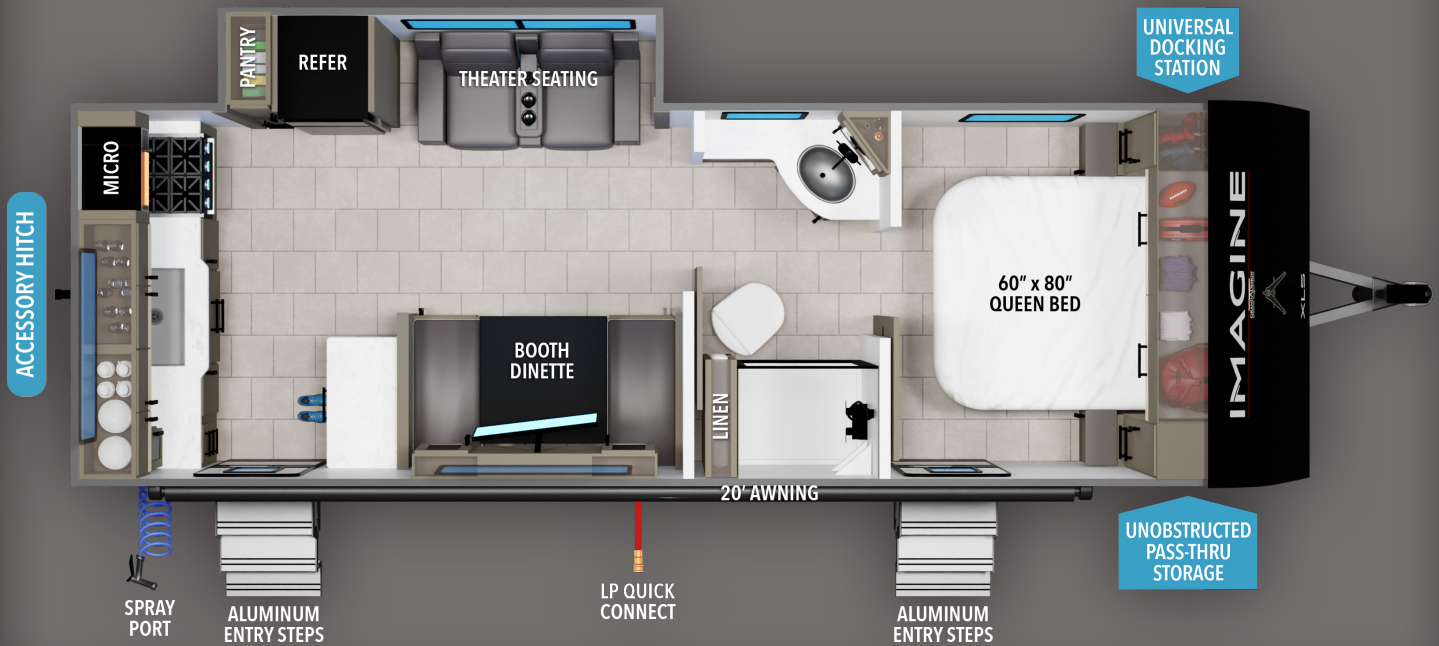

IMAGINE[®]

XLS

23LDE

FEATURES

- ★ Galley Slideout w/ Built-in Pantry, Refer, and Theater Seat
- ★ Booth Dinette w/ Marine Grade Strutt Pedestal
- ★ Oversized Dinette Window for Campsite Viewing
- ★ Spacious Walk-thru Bathroom
- ★ Dual Entries (Living Room and Bedroom)
- ▶ Universal All-in-One Docking Station
- ▶ Fully Enclosed Underbelly w/ Dedicated Heat Duct
- ▶ Roof Mounted 200W Solar Panel w/ 30 AMP Charge Controller
- ▶ 12V 10 CU. FT. Refrigerator
- ▶ Premium Window Treatments
- ▶ On-Demand Tankless Water Heater
- ▶ Compass Connect for App-Based Controls Over Slides, Awnings, Lights, & Tank Monitoring
- ▶ Dual LP Tank Monitors
- ▶ Tuff-Ply Pass Through Flooring
- ▶ Built-in Bedside Storage Cubby w/ Integrated Charging Stations & Dual Power Outlets
- ▶ Goodyear Endurance Tires
- ▶ LP Quick Connect
- ▶ ABS Axle Assembly
- ▶ Power Tongue Jack
- ▶ Walk-in-Shower with Skylight
- ▶ 2" Accessory Hitch
- ▶ High-Capacity Furnace with Residential Ductless Flooring
- ▶ Wireless Pop-Up Charger w/ Dual USB Ports
- ▶ Adjustable Power Awning with LED lights
- ▶ Sewer Hose Carrier

SPECIFICATIONS

UVW (lbs.)	5,831	Awning Size	20'
Hitch Weight (lbs.)	621	Fresh Water (Gal.)	37
Exterior Length	28' 2"	Gray Water (Gal.)	82
Tire Size	14" D-Rated	Waste Water (Gal.)	37

GRAND DESIGN
RECREATIONAL VEHICLES