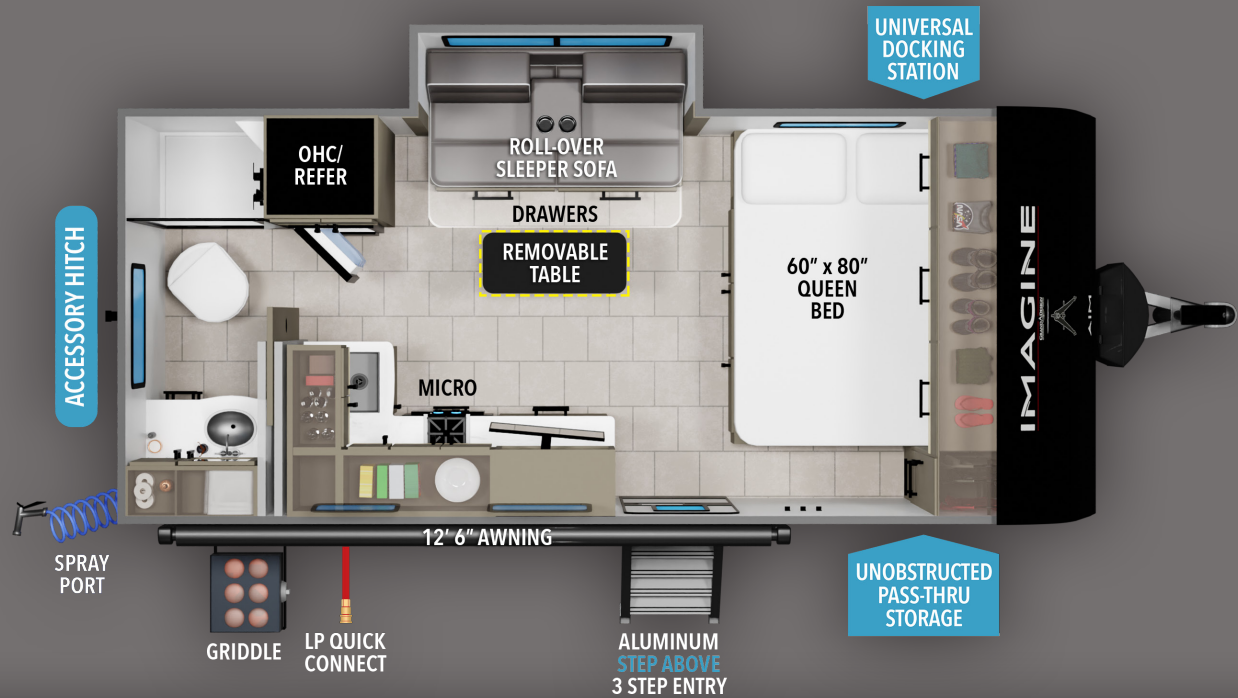

IMAGINE[®]

AIM

16ML

FEATURES

- ★ Roller-Over Sleeper Sofa w/Removable Table Overlooking Entertainment
- ★ Two Independent Ottomans Perfect for Lounging in the Roller Over Sofa
- ★ Abundant Counter Top Surface for Food Prep and Serving Area
- ★ Ample Overhead Cabinets and Pullout Drawers to Accommodate Storage Needs
- ★ Spacious Bathroom w/Walk-In Shower and Oversized Vanity
- ▶ Outside Cooking Griddle with MORryde Pullout Tray
- ▶ Power Awning with LED Activity Light
- ▶ MORryde StepAbove Entry Step
- ▶ Dedicated Sewer Hose Carrier
- ▶ Universal Docking Station
- ▶ Power Tongue Jack
- ▶ Accessory Hitch Receiver
- ▶ Go Power Roof Mounted Solar Panel with 30 AMP Controller
- ▶ On-Demand Tankless Water Heater
- ▶ Tuff-Ply Pass Through Flooring
- ▶ Norcold 6.2 cu. ft. 12V Refer
- ▶ High Efficiency 2-Burner Cooktop with Low Profile Range Exhaust Vent
- ▶ Convection Microwave
- ▶ Solid Core Cabinet Doors and Drawer Fronts
- ▶ Premium Privacy Roller Shades
- ▶ Dedicated Attic Vent
- ▶ 78" Ceiling Height
- ▶ Walk-in Shower with Retractable Door
- ▶ Dual LP Tank Monitors
- ▶ Wireless Pop-Up Charger w/ Dual USB Ports

SPECIFICATIONS

UVW (lbs.)	3,904	Awning Size	12' 6"
Hitch Weight (lbs.)	412	Fresh Water (Gal.)	37
Exterior Length	20'	Gray Water (Gal.)	45
Tire Size	15" E-Rated	Waste Water (Gal.)	37

GRAND DESIGN
RECREATIONAL VEHICLES