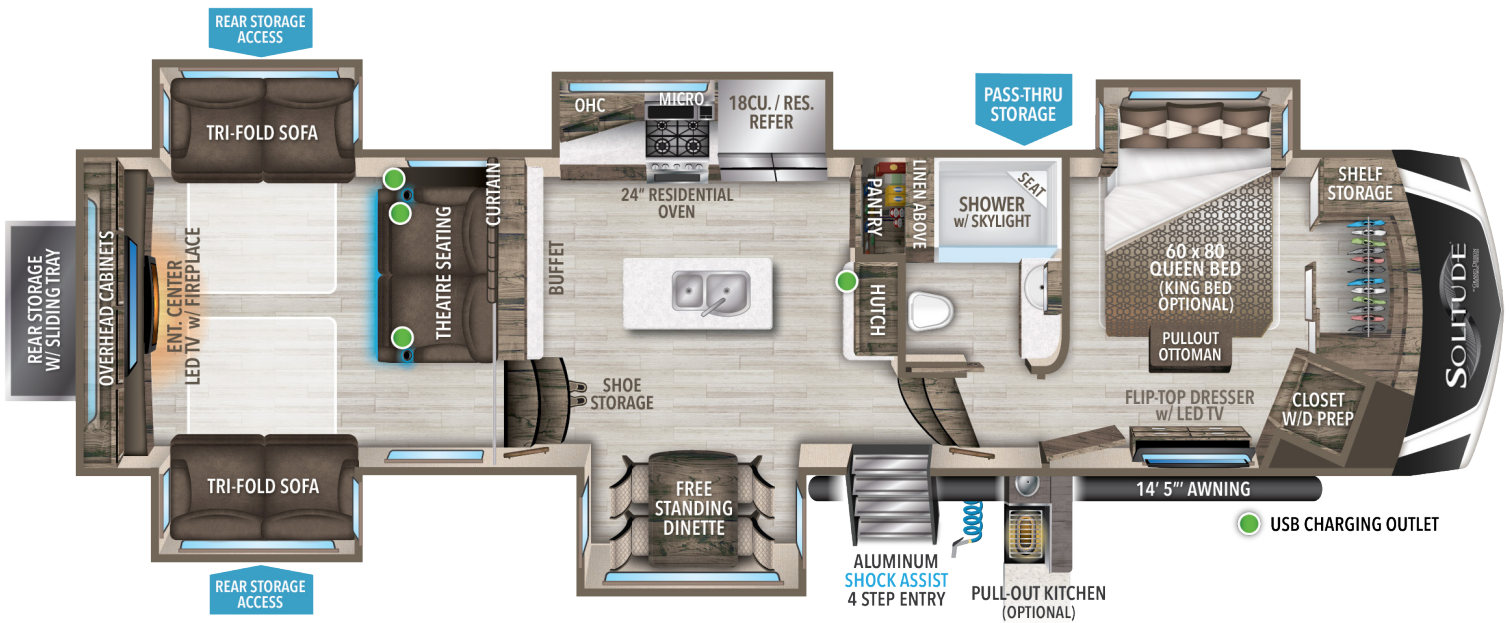

SOLITUDE

375RES

14,200
UVW¹

2,900
HITCH WT.¹

16,800
GVWR

41' 4"
LENGTH²

13' 5"
HEIGHT

93
FRESH

100
GRAY

50
WASTE

1 Based on average weight in lbs. 2 Hitch to rear. Water Capacities in Gallons.

**VIEW MORE
DETAILS**

USE YOUR CAMERA APP
TO READ QR CODE BELOW

Because of our commitment to continuous product improvement, Grand Design Recreational Vehicles reserves the right to change components, standards, options, specifications, and materials without notice and at any time. Photos may show optional equipment which may not be included in the standard purchase price of the featured unit. Be sure to review current product details with your local dealer before purchasing. Rev 12.10.21