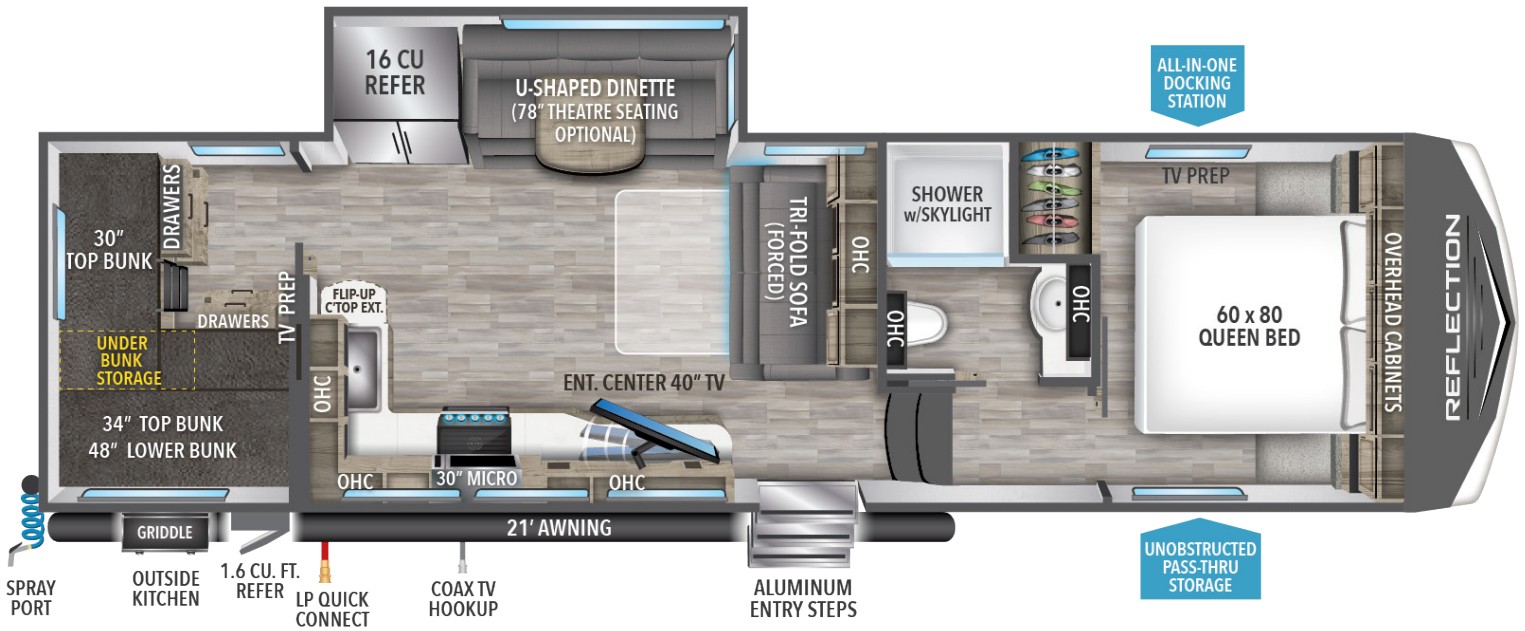

REFLECTION

150 SERIES

298BH

8,986
UVW¹

1,495
HITCH WT.¹

10,995
GVWR

35' 9"
LENGTH²

12' 3"
HEIGHT

54
FRESH

78
GRAY

39
WASTE

1 Based on average weight in lbs. 2 Hitch to rear. Water Capacities in Gallons.

**VIEW MORE
DETAILS**

USE YOUR CAMERA APP
TO READ QR CODE BELOW

Because of our commitment to continuous product improvement, Grand Design Recreational Vehicles reserves the right to change components, standards, options, specifications, and materials without notice and at any time. Photos may show optional equipment which may not be included in the standard purchase price of the featured unit. Be sure to review current product details with your local dealer before purchasing. Rev 01.09.23