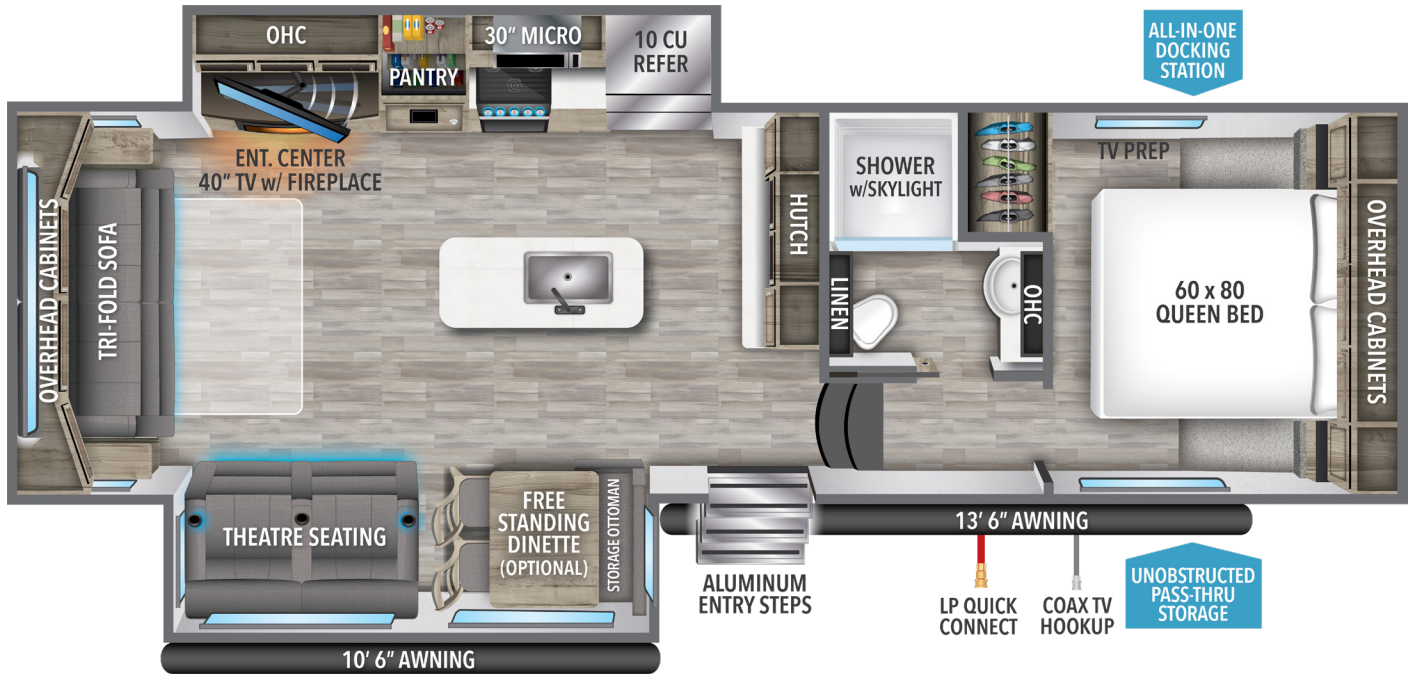

REFLECTION

150 SERIES

295RL

8,995
UVW¹

1,434
HITCH WT.¹

10,995
GVWR

32' 9"
LENGTH²

12' 3"
HEIGHT

56
FRESH

78
GRAY

39
WASTE

¹ Based on average weight in lbs. ² Hitch to rear. Water Capacities in Gallons.

**VIEW MORE
DETAILS**

USE YOUR CAMERA APP
TO READ QR CODE BELOW

Because of our commitment to continuous product improvement, Grand Design Recreational Vehicles reserves the right to change components, standards, options, specifications, and materials without notice and at any time. Photos may show optional equipment which may not be included in the standard purchase price of the featured unit. Be sure to review current product details with your local dealer before purchasing. Rev 12.08.22