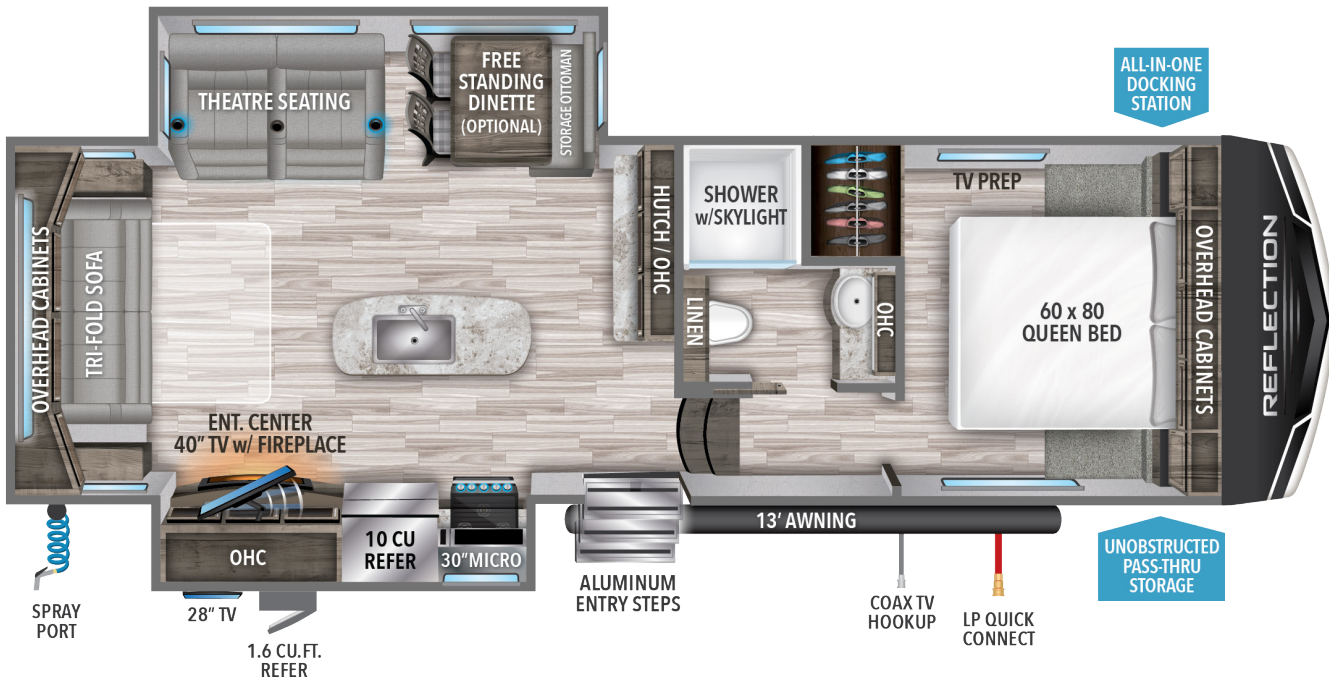

REFLECTION

150 SERIES

280RS

8,581
UVW¹

1,415
HITCH WT.¹

10,995
GVWR

30'11"
LENGTH²

12'
HEIGHT

56
FRESH

78
GRAY

39
WASTE

1 Based on average weight in lbs. 2 Hitch to rear. Water Capacities in Gallons.

**VIEW MORE
DETAILS**

USE YOUR CAMERA APP
TO READ QR CODE BELOW

Because of our commitment to continuous product improvement, Grand Design Recreational Vehicles reserves the right to change components, standards, options, specifications, and materials without notice and at any time. Photos may show optional equipment which may not be included in the standard purchase price of the featured unit. Be sure to review current product details with your local dealer before purchasing. Rev 11.16.22