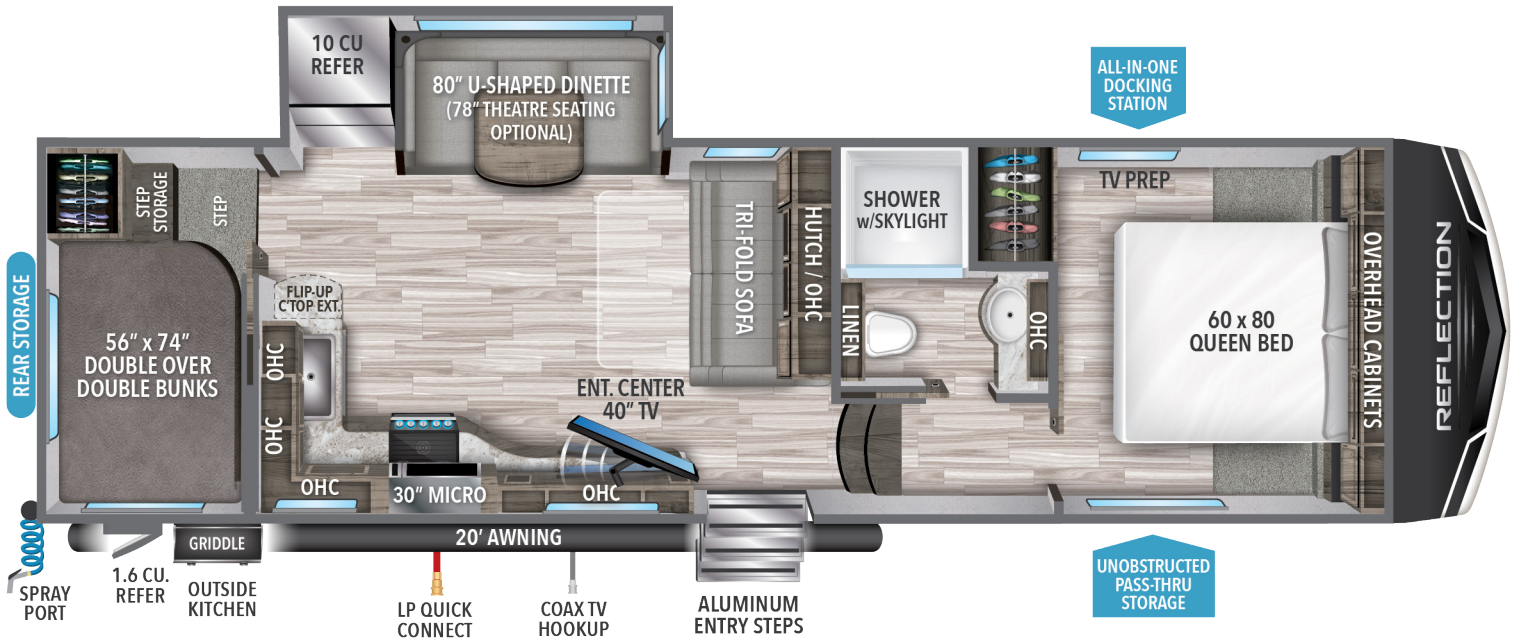

REFLECTION

150 SERIES

278BH

8,365
UVW¹

1,334
HITCH WT.¹

10,195
GVWR

32'11"
LENGTH²

12'
HEIGHT

56
FRESH

78
GRAY

39
WASTE

1 Based on average weight in lbs. 2 Hitch to rear. Water Capacities in Gallons.

**VIEW MORE
DETAILS**

USE YOUR CAMERA APP
TO READ QR CODE BELOW

Because of our commitment to continuous product improvement, Grand Design Recreational Vehicles reserves the right to change components, standards, options, specifications, and materials without notice and at any time. Photos may show optional equipment which may not be included in the standard purchase price of the featured unit. Be sure to review current product details with your local dealer before purchasing. Rev 11.16.22