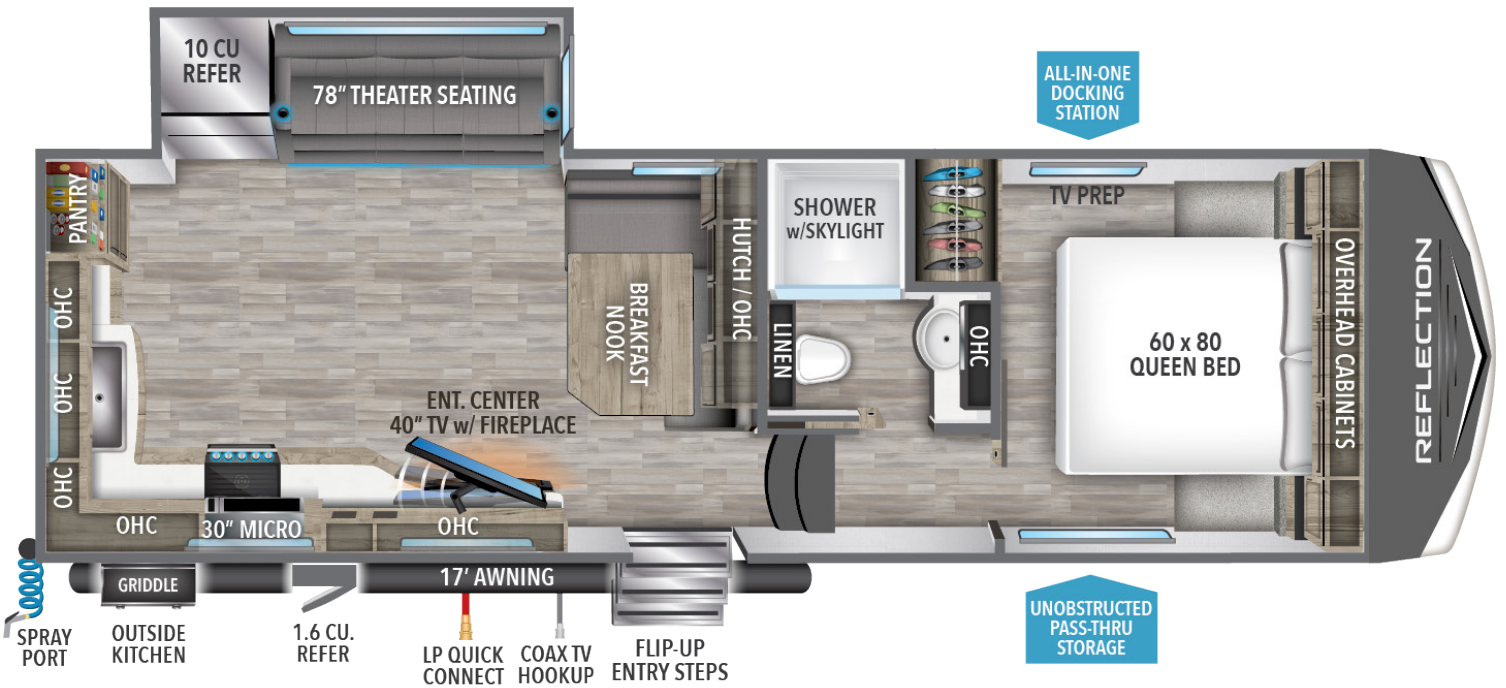

REFLECTION

150 SERIES

270BN

7,876
UVW¹

1,166
HITCH WT.¹

9,995
GVWR

29' 11"
LENGTH²

12'
HEIGHT

55
FRESH

79
GRAY

39
WASTE

1 Based on average weight in lbs. 2 Hitch to rear. Water Capacities in Gallons.

**VIEW MORE
DETAILS**

USE YOUR CAMERA APP
TO READ QR CODE BELOW

Because of our commitment to continuous product improvement, Grand Design Recreational Vehicles reserves the right to change components, standards, options, specifications, and materials without notice and at any time. Photos may show optional equipment which may not be included in the standard purchase price of the featured unit. Be sure to review current product details with your local dealer before purchasing. Rev 01.09.23