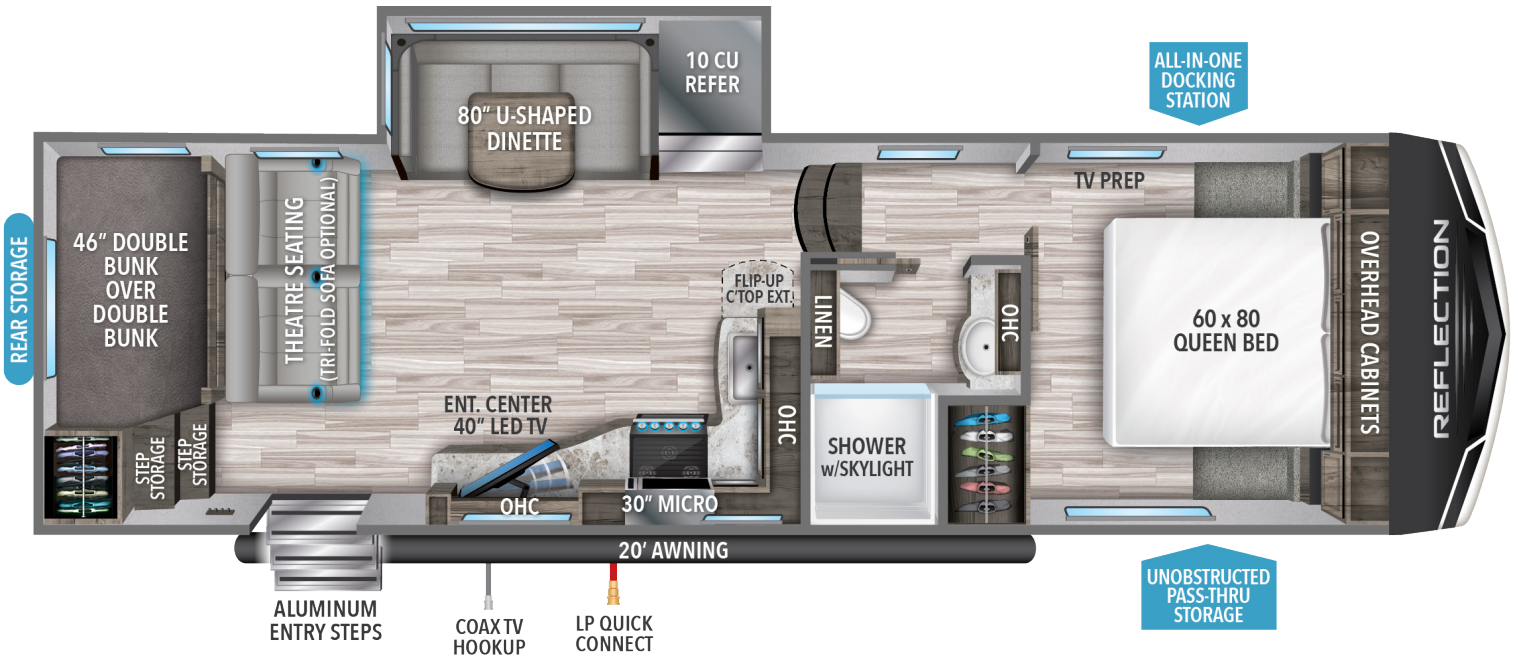

REFLECTION

150 SERIES

268BH

7,936
UVW¹

1,268
HITCH WT.¹

9,995
GVWR

31'11"
LENGTH²

12'
HEIGHT

56
FRESH

71
GRAY

39
WASTE

1 Based on average weight in lbs. 2 Hitch to rear. Water Capacities in Gallons.

**VIEW MORE
DETAILS**

USE YOUR CAMERA APP
TO READ QR CODE BELOW

Because of our commitment to continuous product improvement, Grand Design Recreational Vehicles reserves the right to change components, standards, options, specifications, and materials without notice and at any time. Photos may show optional equipment which may not be included in the standard purchase price of the featured unit. Be sure to review current product details with your local dealer before purchasing. Rev 08.23.22