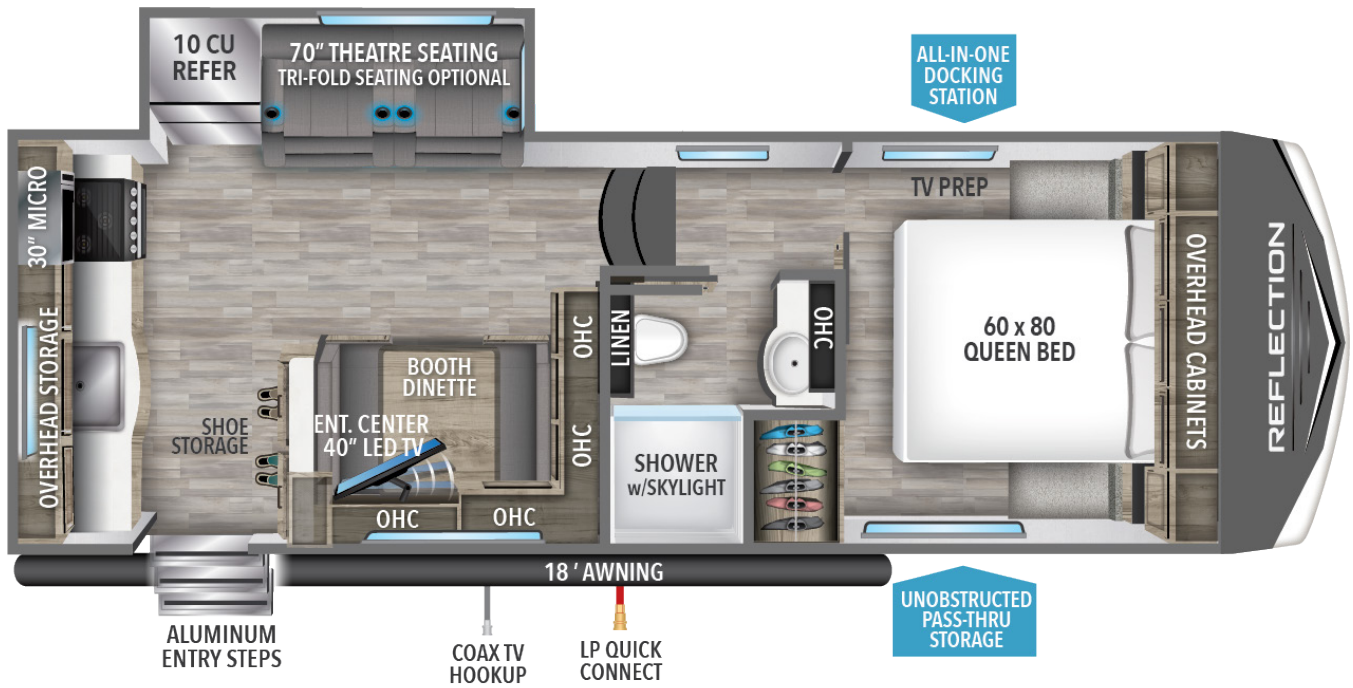

REFLECTION

150 SERIES

226RK

7,204
UVW¹

1,190
HITCH WT.¹

9,995
GVWR

26' 11"
LENGTH²

11' 9"
HEIGHT

54
FRESH

71
GRAY

39
WASTE

1 Based on average weight in lbs. 2 Hitch to rear. Water Capacities in Gallons.

**VIEW MORE
DETAILS**

USE YOUR CAMERA APP
TO READ QR CODE BELOW

Because of our commitment to continuous product improvement, Grand Design Recreational Vehicles reserves the right to change components, standards, options, specifications, and materials without notice and at any time. Photos may show optional equipment which may not be included in the standard purchase price of the featured unit. Be sure to review current product details with your local dealer before purchasing. Rev 12.08.22