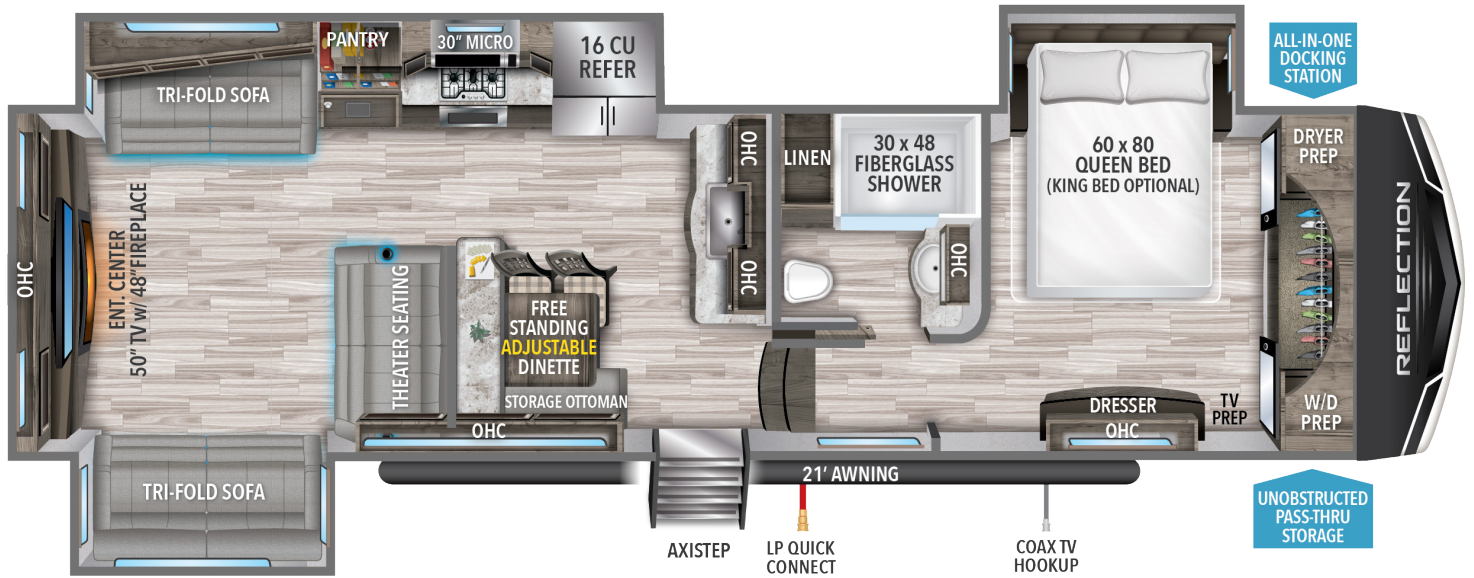

REFLECTION

341RDS

10,865
UVW¹

2,050
HITCH WT.¹

13,995
GVWR

36' 11"
LENGTH²

12' 6"
HEIGHT

74
FRESH

87
GRAY

47
WASTE

¹ Based on average weight in lbs. ² Hitch to rear. Water Capacities in Gallons.

**VIEW MORE
DETAILS**

USE YOUR CAMERA APP
TO READ QR CODE BELOW

Because of our commitment to continuous product improvement, Grand Design Recreational Vehicles reserves the right to change components, standards, options, specifications, and materials without notice and at any time. Photos may show optional equipment which may not be included in the standard purchase price of the featured unit. Be sure to review current product details with your local dealer before purchasing. Rev 08.15.22