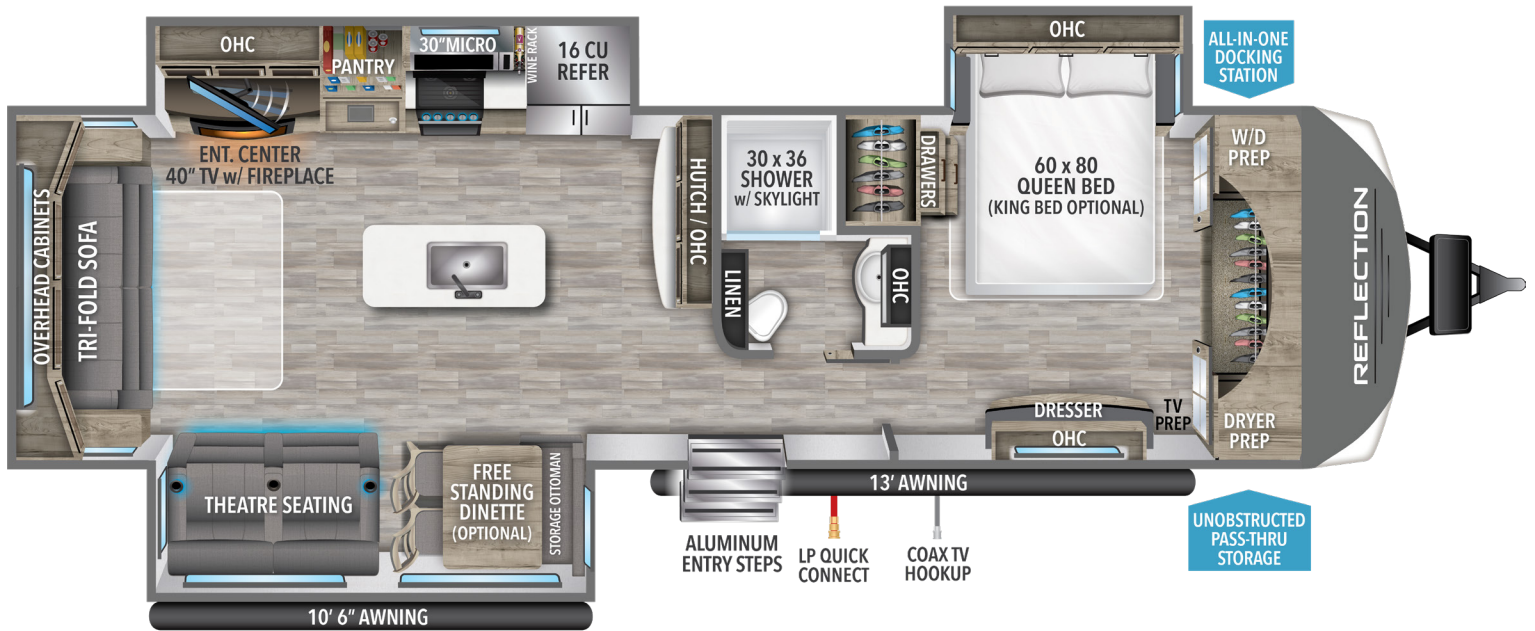

# 315RLTS

**9,443**  
UVW<sup>1</sup>

**1,099**  
HITCH WT.<sup>1</sup>

**11,295**  
GVWR

**37' 11"**  
LENGTH<sup>2</sup>

**11' 11"**  
HEIGHT

**54**  
FRESH

**118**  
GRAY

**43**  
WASTE

1 Based on average weight in lbs. 2 Hitch to rear. Water Capacities in Gallons.

**VIEW MORE  
DETAILS**

USE YOUR CAMERA APP  
TO READ QR CODE BELOW

Because of our commitment to continuous product improvement, Grand Design Recreational Vehicles reserves the right to change components, standards, options, specifications, and materials without notice and at any time. Photos may show optional equipment which may not be included in the standard purchase price of the featured unit. Be sure to review current product details with your local dealer before purchasing. Rev 12.08.22