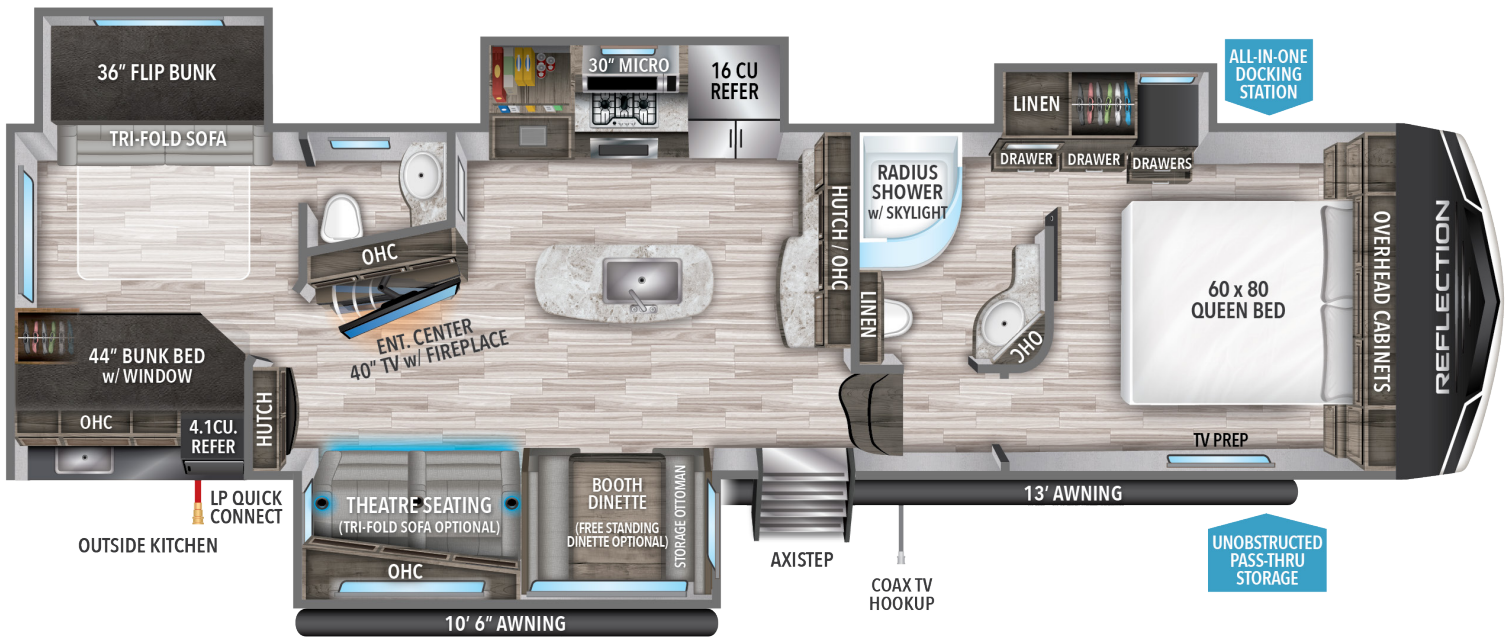

REFLECTION

311BHS

11,377
UVW¹

2,340
HITCH WT.¹

13,995
GVWR

36' 10"
LENGTH²

12' 3"
HEIGHT

74
FRESH

87
GRAY

87
WASTE

1 Based on average weight in lbs. 2 Hitch to rear. Water Capacities in Gallons.

**VIEW MORE
DETAILS**

USE YOUR CAMERA APP
TO READ QR CODE BELOW

Because of our commitment to continuous product improvement, Grand Design Recreational Vehicles reserves the right to change components, standards, options, specifications, and materials without notice and at any time. Photos may show optional equipment which may not be included in the standard purchase price of the featured unit. Be sure to review current product details with your local dealer before purchasing. Rev 09.23.22