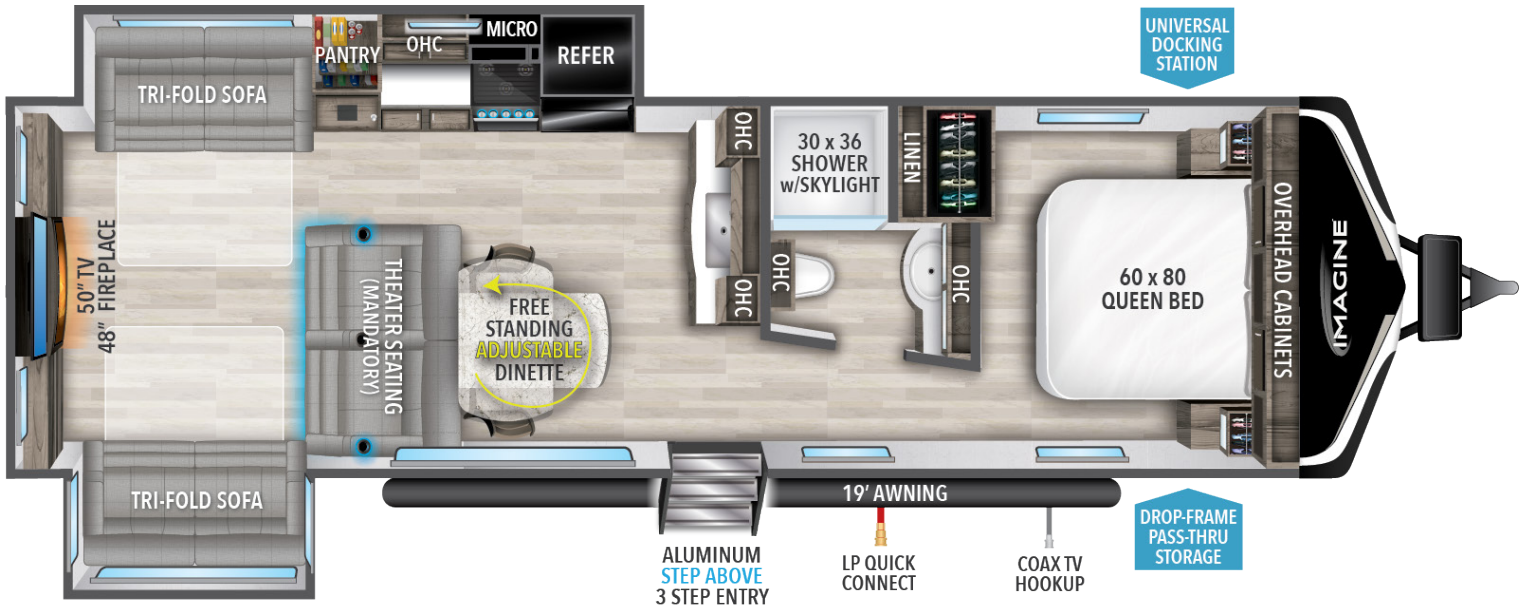

3100RD

7,778
UVW¹

791
HITCH WT.¹

9,495
GVWR

35' 11"
LENGTH²

11' 3"
HEIGHT

52
FRESH

90
GRAY

45
WASTE

1 Based on average weight in lbs. 2 Hitch to rear. Water Capacities in Gallons.

**VIEW MORE
DETAILS**

USE YOUR CAMERA APP
TO READ QR CODE BELOW

Because of our commitment to continuous product improvement, Grand Design Recreational Vehicles reserves the right to change components, standards, options, specifications, and materials without notice and at any time. Photos may show optional equipment which may not be included in the standard purchase price of the featured unit. Be sure to review current product details with your local dealer before purchasing. Rev 12.08.22