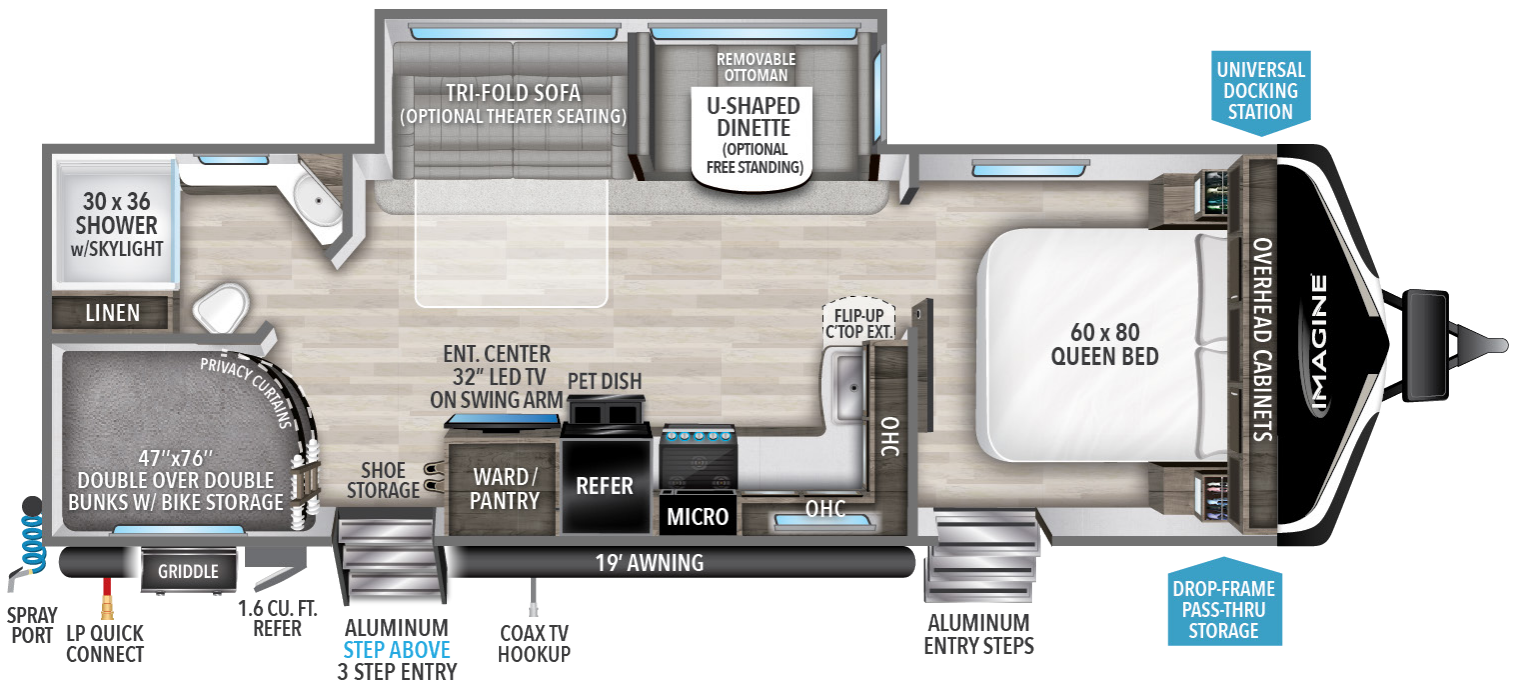

IMAGINE[™]

XLS

2800BH

6,386
UVW¹

604
HITCH WT.¹

8,495
GVWR

32'
LENGTH²

11' 02"
HEIGHT

52
FRESH

82
GRAY

45
WASTE

1 Based on average weight in lbs. 2 Hitch to rear. Water Capacities in Gallons.

**VIEW MORE
DETAILS**

USE YOUR CAMERA APP
TO READ QR CODE BELOW