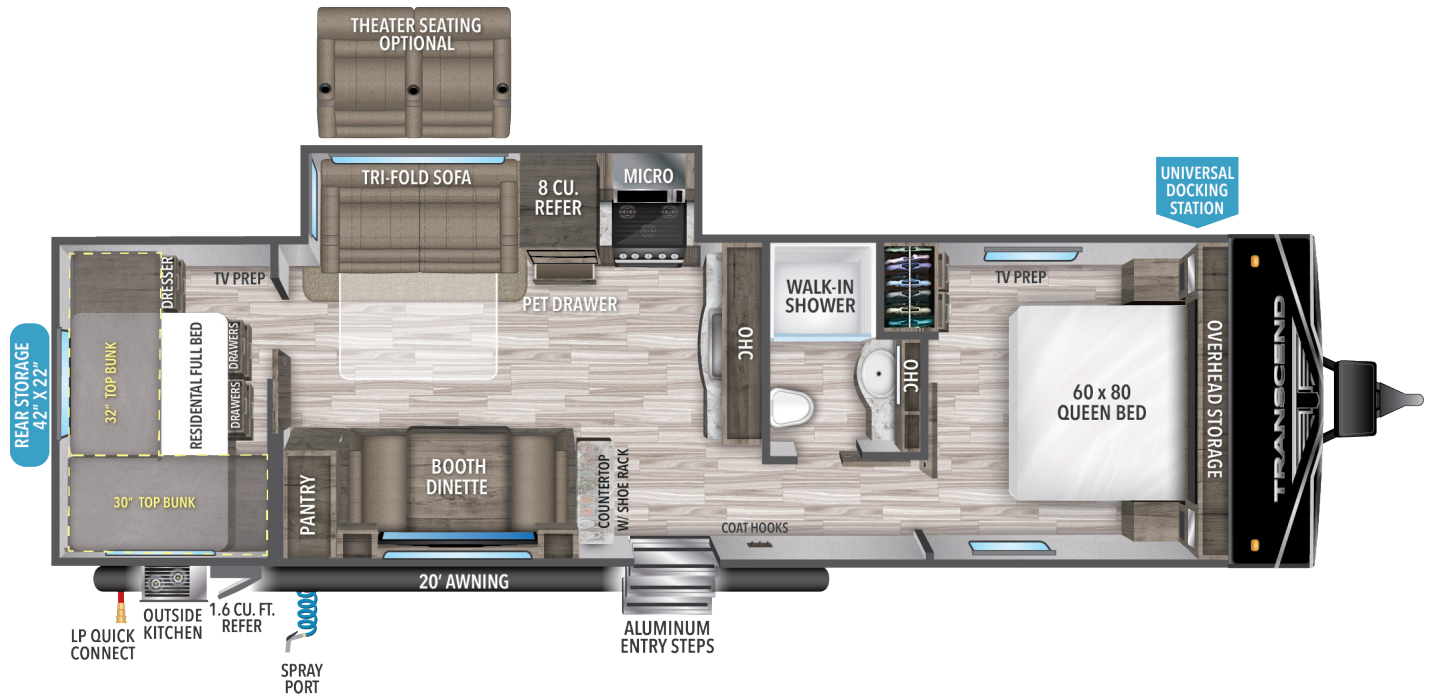

TRANSCEND™ XPLÖR

297QB

7,190
UVW¹

749
HITCH WT.¹

8,995
GVWR

35' 11"
LENGTH²

11' 1"
HEIGHT

62
FRESH

78
GRAY

39
WASTE

¹ Based on average weight in lbs. ² Hitch to rear. Water Capacities in Gallons.

**VIEW MORE
DETAILS**

USE YOUR CAMERA APP
TO READ QR CODE BELOW

Because of our commitment to continuous product improvement, Grand Design Recreational Vehicles reserves the right to change components, standards, options, specifications, and materials without notice and at any time. Photos may show optional equipment which may not be included in the standard purchase price of the featured unit. Be sure to review current product details with your local dealer before purchasing. Rev 02.07.21