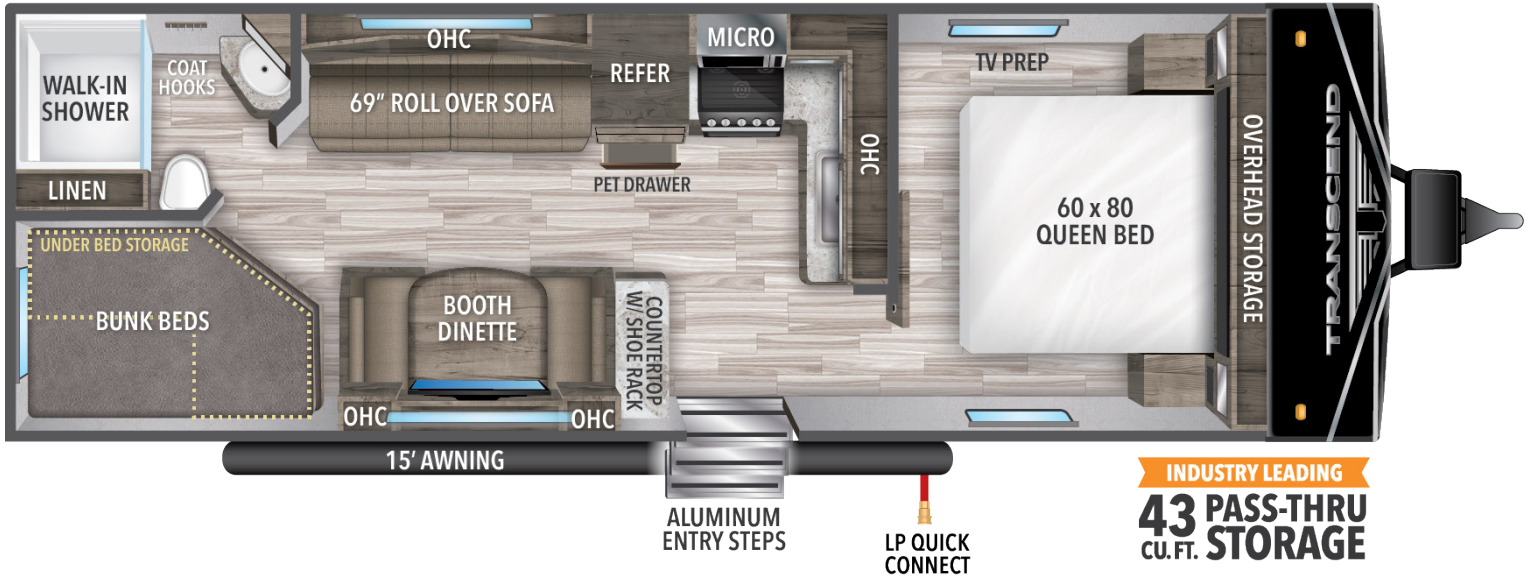

# TRANSCEND™ XPLÖR

# 247BH

UNIVERSAL  
DOCKING  
STATION

INDUSTRY LEADING  
**43** PASS-THRU  
CU. FT. STORAGE

**5,392**  
UVW<sup>1</sup>

**546**  
HITCH WT.<sup>1</sup>

**6,995**  
GVWR

**29' 11"**  
LENGTH<sup>2</sup>

**11'**  
HEIGHT

**62**  
FRESH

**78**  
GRAY

**39**  
WASTE

1 Based on average weight in lbs. 2 Hitch to rear. Water Capacities in Gallons.

**VIEW MORE  
DETAILS**

USE YOUR CAMERA APP  
TO READ QR CODE BELOW

Because of our commitment to continuous product improvement, Grand Design Recreational Vehicles reserves the right to change components, standards, options, specifications, and materials without notice and at any time. Photos may show optional equipment which may not be included in the standard purchase price of the featured unit. Be sure to review current product details with your local dealer before purchasing. Rev 10.19.21