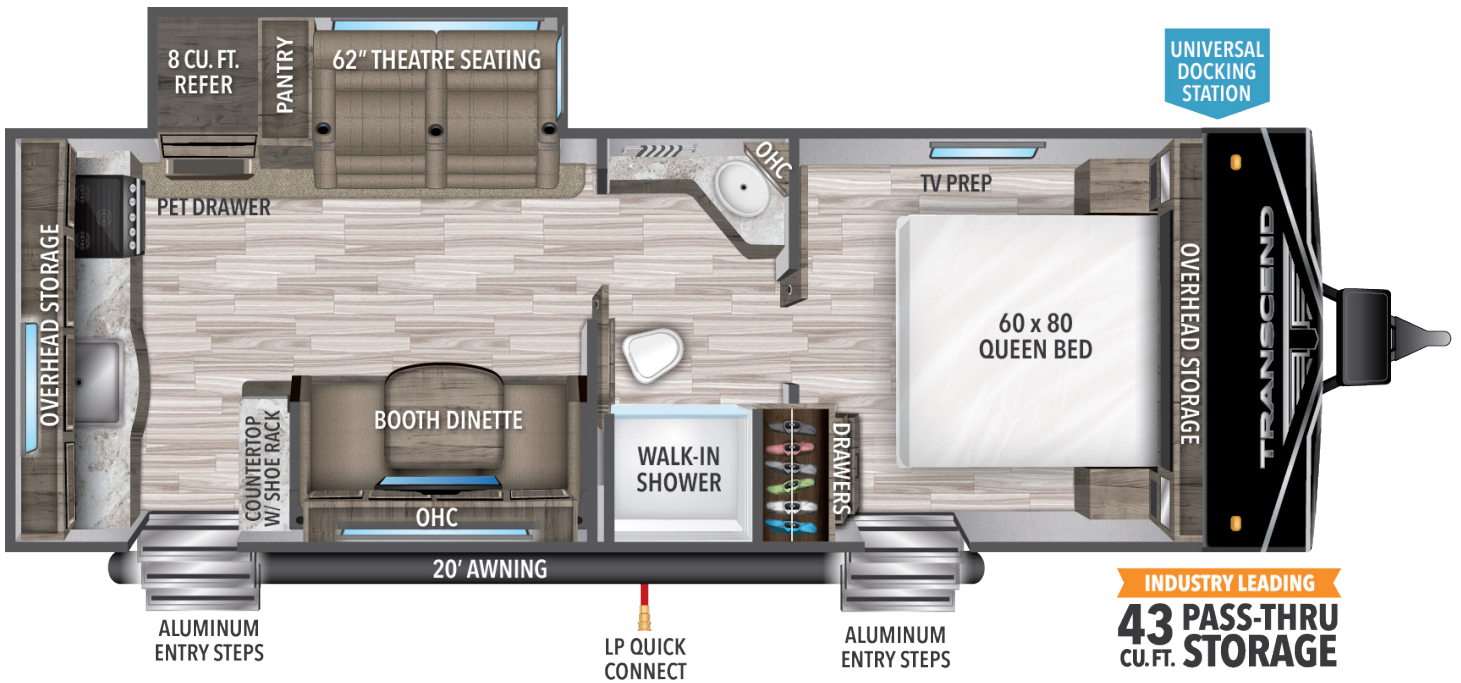

TRANSCEND™ XPLÖR

231RK

6,120
UVW¹

612
HITCH WT.¹

7,495
GVWR

29'3"
LENGTH²

11'
HEIGHT

62
FRESH

68
GRAY

39
WASTE

1 Based on average weight in lbs. 2 Hitch to rear. Water Capacities in Gallons.

**VIEW MORE
DETAILS**

USE YOUR CAMERA APP
TO READ QR CODE BELOW

Because of our commitment to continuous product improvement, Grand Design Recreational Vehicles reserves the right to change components, standards, options, specifications, and materials without notice and at any time. Photos may show optional equipment which may not be included in the standard purchase price of the featured unit. Be sure to review current product details with your local dealer before purchasing. Rev 02.07.21