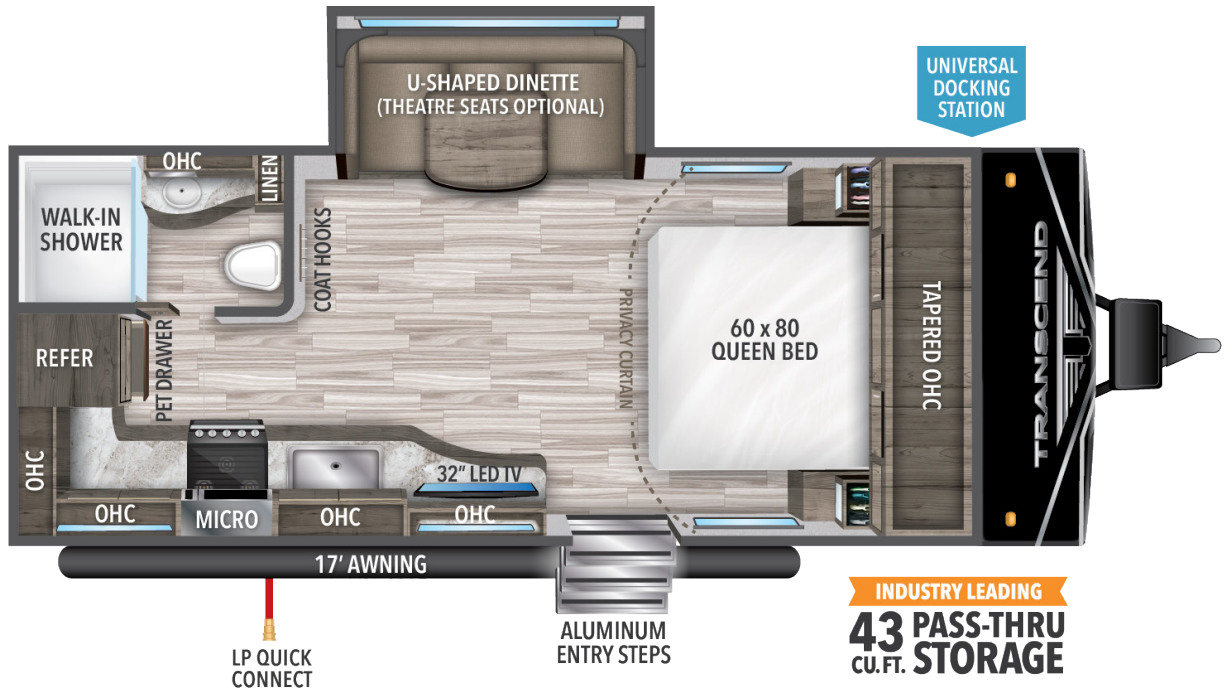

TRANSCEND™ XPLÖR

200MK

4,796
UVW¹

480
HITCH WT.¹

6,995
GVWR

24' 11"
LENGTH²

11'
HEIGHT

62
FRESH

39
GRAY

39
WASTE

1 Based on average weight in lbs. 2 Hitch to rear. Water Capacities in Gallons.

**VIEW MORE
DETAILS**

USE YOUR CAMERA APP
TO READ QR CODE BELOW

Because of our commitment to continuous product improvement, Grand Design Recreational Vehicles reserves the right to change components, standards, options, specifications, and materials without notice and at any time. Photos may show optional equipment which may not be included in the standard purchase price of the featured unit. Be sure to review current product details with your local dealer before purchasing. Rev 02.07.21