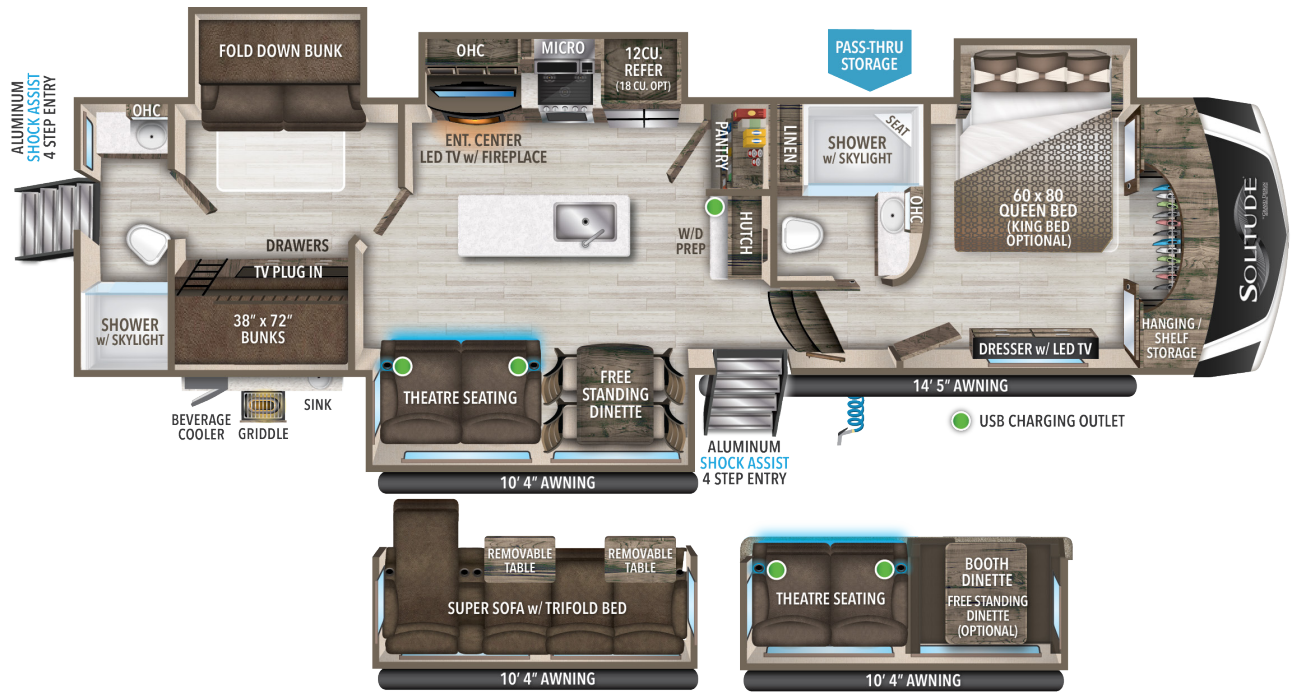

SOLITUDE

3950BH

14,054
UVW¹

2,584
HITCH WT.¹

16,800
GVWR

40' 4"
LENGTH²

13' 5"
HEIGHT

91
FRESH

100
GRAY

106
WASTE

1 Based on average weight in lbs. 2 Hitch to rear. Water Capacities in Gallons.

**VIEW MORE
DETAILS**

USE YOUR CAMERA APP
TO READ QR CODE BELOW