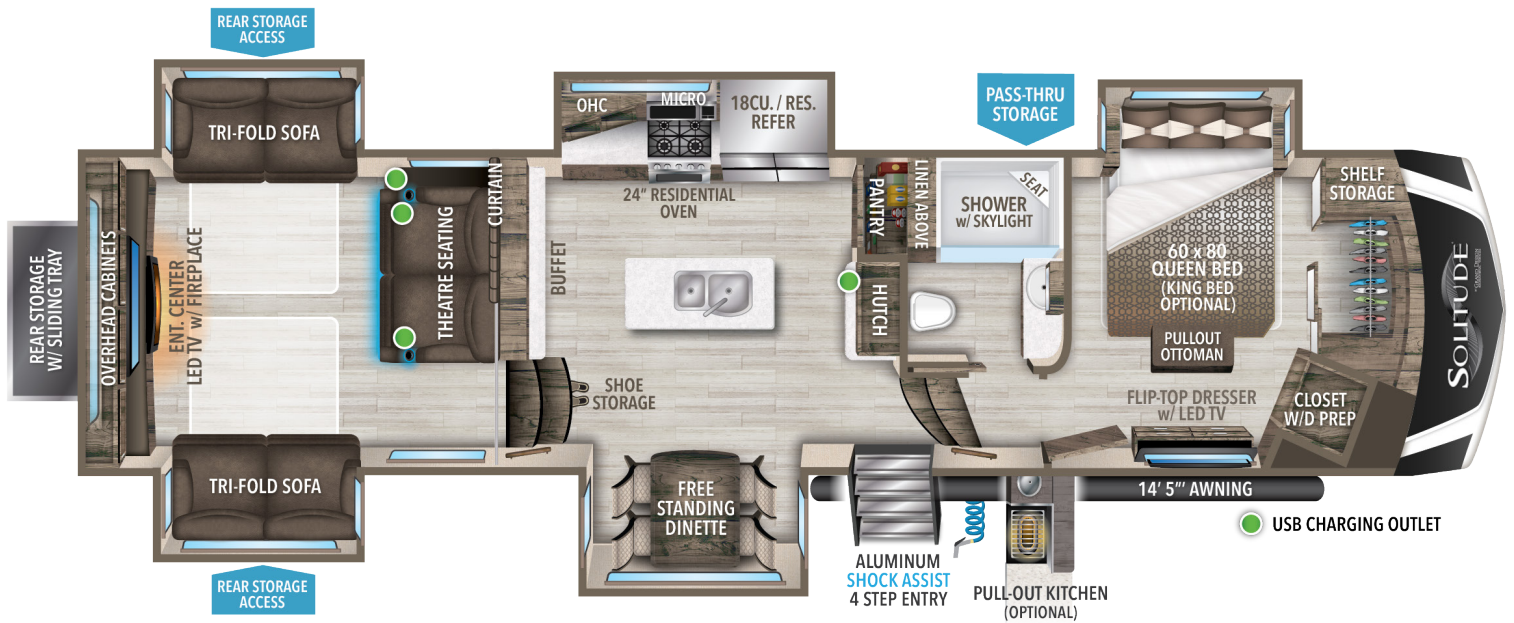

SOLITUDE

375RES

14,200
UVW¹

2,900
HITCH WT.¹

16,800
GVWR

41' 4"
LENGTH²

13' 5"
HEIGHT

93
FRESH

100
GRAY

50
WASTE

¹ Based on average weight in lbs. ² Hitch to rear. Water Capacities in Gallons.

**VIEW MORE
DETAILS**

USE YOUR CAMERA APP
TO READ QR CODE BELOW

Because of our commitment to continuous product improvement, Grand Design Recreational Vehicles reserves the right to change components, standards, options, specifications, and materials without notice and at any time. Photos may show optional equipment which may not be included in the standard purchase price of the featured unit. Be sure to review current product details with your local dealer before purchasing. Rev 11.05.21