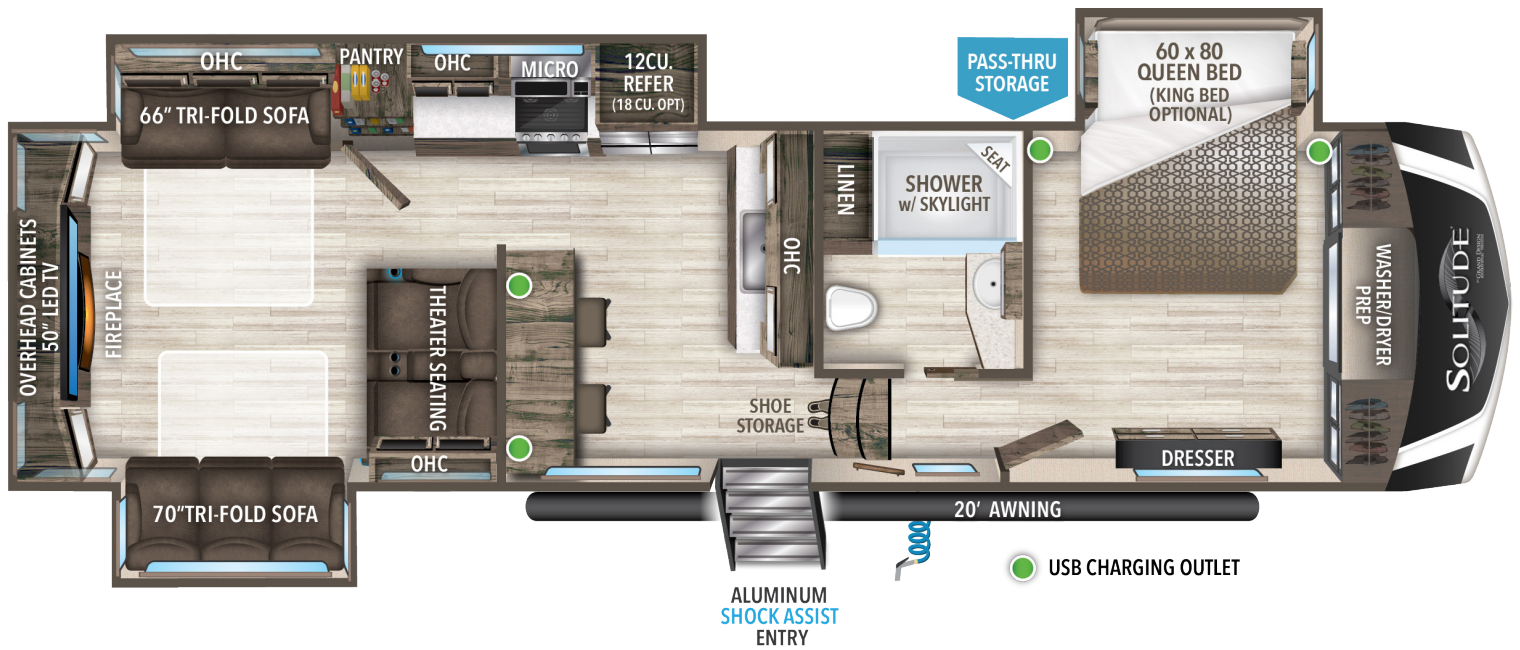

SOLITUDE

3330RE

12,200
UVW¹

2,400
HITCH WT.¹

16,800
GVWR

37' 11"
LENGTH²

13' 5"
HEIGHT

91
FRESH

106
GRAY

53
WASTE

1 Based on average weight in lbs. 2 Hitch to rear. Water Capacities in Gallons.

**VIEW MORE
DETAILS**

USE YOUR CAMERA APP
TO READ QR CODE BELOW

Because of our commitment to continuous product improvement, Grand Design Recreational Vehicles reserves the right to change components, standards, options, specifications, and materials without notice and at any time. Photos may show optional equipment which may not be included in the standard purchase price of the featured unit. Be sure to review current product details with your local dealer before purchasing. Rev 11.05.21