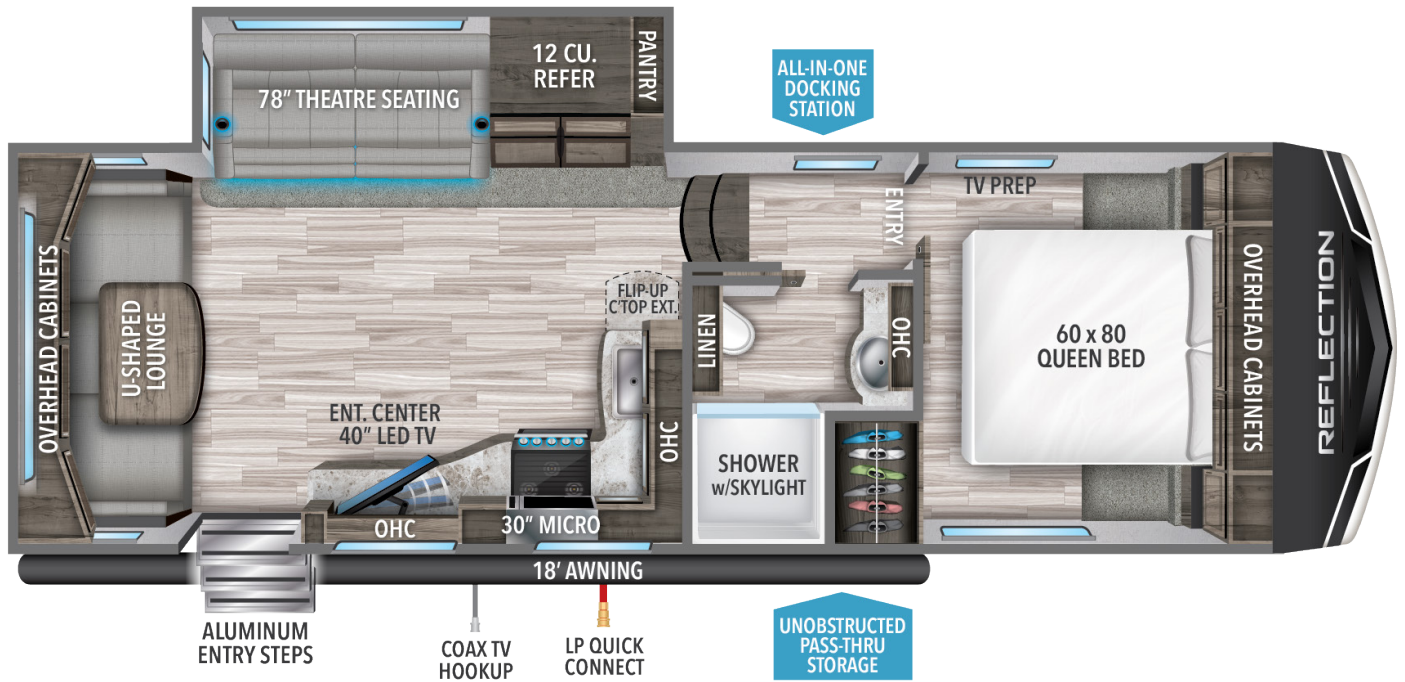

REFLECTION

150 SERIES

260RD

7,306
UVW¹

1,325
HITCH WT.¹

9,995
GVWR

29'9"
LENGTH²

12'
HEIGHT

62
FRESH

71
GRAY

39
WASTE

¹ Based on average weight in lbs. ² Hitch to rear. Water Capacities in Gallons.

**VIEW MORE
DETAILS**

USE YOUR CAMERA APP
TO READ QR CODE BELOW

Because of our commitment to continuous product improvement, Grand Design Recreational Vehicles reserves the right to change components, standards, options, specifications, and materials without notice and at any time. Photos may show optional equipment which may not be included in the standard purchase price of the featured unit. Be sure to review current product details with your local dealer before purchasing. Rev 02.07.21