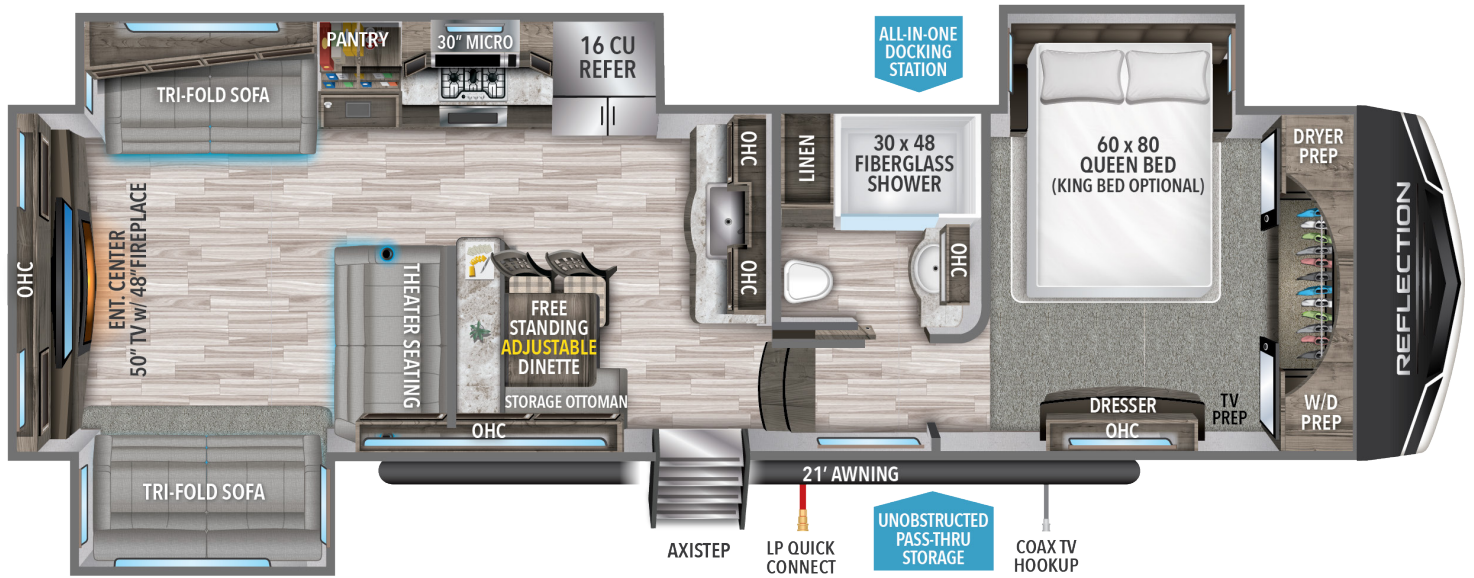

REFLECTION

341RDS

10,964
UVW¹

2,072
HITCH WT.¹

13,995
GVWR

36' 11"
LENGTH²

12' 6"
HEIGHT

74
FRESH

87
GRAY

47
WASTE

¹ Based on average weight in lbs. ² Hitch to rear. Water Capacities in Gallons.

**VIEW MORE
DETAILS**

USE YOUR CAMERA APP
TO READ QR CODE BELOW

Because of our commitment to continuous product improvement, Grand Design Recreational Vehicles reserves the right to change components, standards, options, specifications, and materials without notice and at any time. Photos may show optional equipment which may not be included in the standard purchase price of the featured unit. Be sure to review current product details with your local dealer before purchasing. Rev 12.10.21