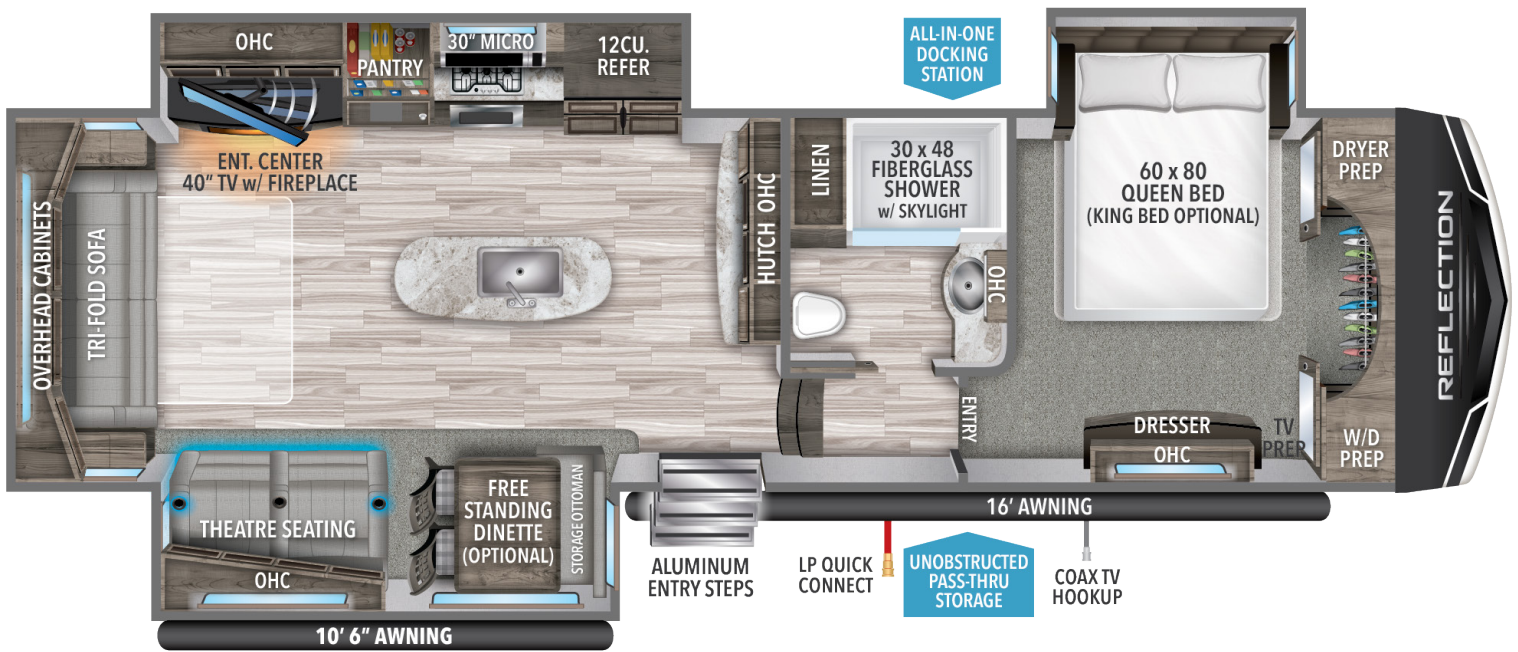

REFLECTION

337RLS

10,697
UVW¹

2,090
HITCH WT.¹

13,995
GVWR

35' 6"
LENGTH²

12' 6"
HEIGHT

80
FRESH

87
GRAY

47
WASTE

1 Based on average weight in lbs. 2 Hitch to rear. Water Capacities in Gallons.

**VIEW MORE
DETAILS**

USE YOUR CAMERA APP
TO READ QR CODE BELOW

Because of our commitment to continuous product improvement, Grand Design Recreational Vehicles reserves the right to change components, standards, options, specifications, and materials without notice and at any time. Photos may show optional equipment which may not be included in the standard purchase price of the featured unit. Be sure to review current product details with your local dealer before purchasing. Rev 02.07.21