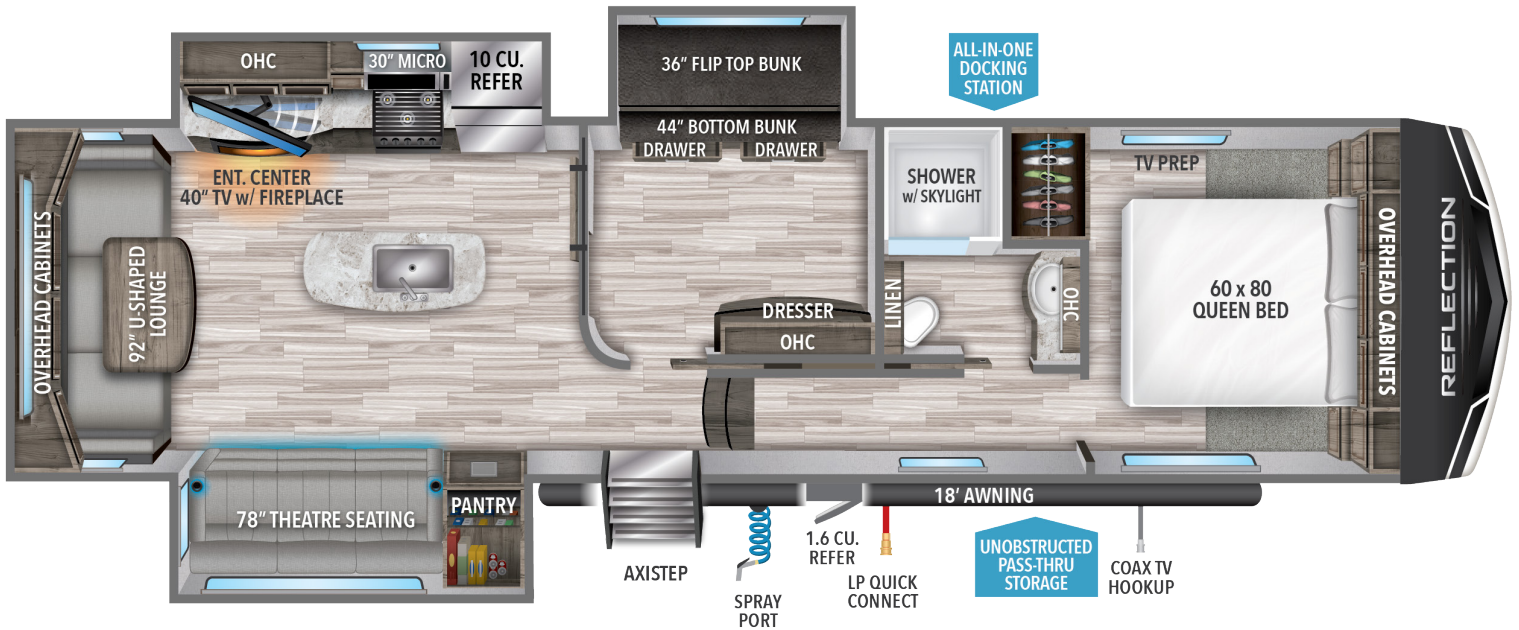

# 31MB

**9,906**  
UVW<sup>1</sup>

**1,893**  
HITCH WT.<sup>1</sup>

**11,995**  
GVWR

**36' 2"**  
LENGTH<sup>2</sup>

**12' 3"**  
HEIGHT

**74**  
FRESH

**75**  
GRAY

**43**  
WASTE

1 Based on average weight in lbs. 2 Hitch to rear. Water Capacities in Gallons.

**VIEW MORE  
DETAILS**

USE YOUR CAMERA APP  
TO READ QR CODE BELOW

Because of our commitment to continuous product improvement, Grand Design Recreational Vehicles reserves the right to change components, standards, options, specifications, and materials without notice and at any time. Photos may show optional equipment which may not be included in the standard purchase price of the featured unit. Be sure to review current product details with your local dealer before purchasing. Rev 12.10.21