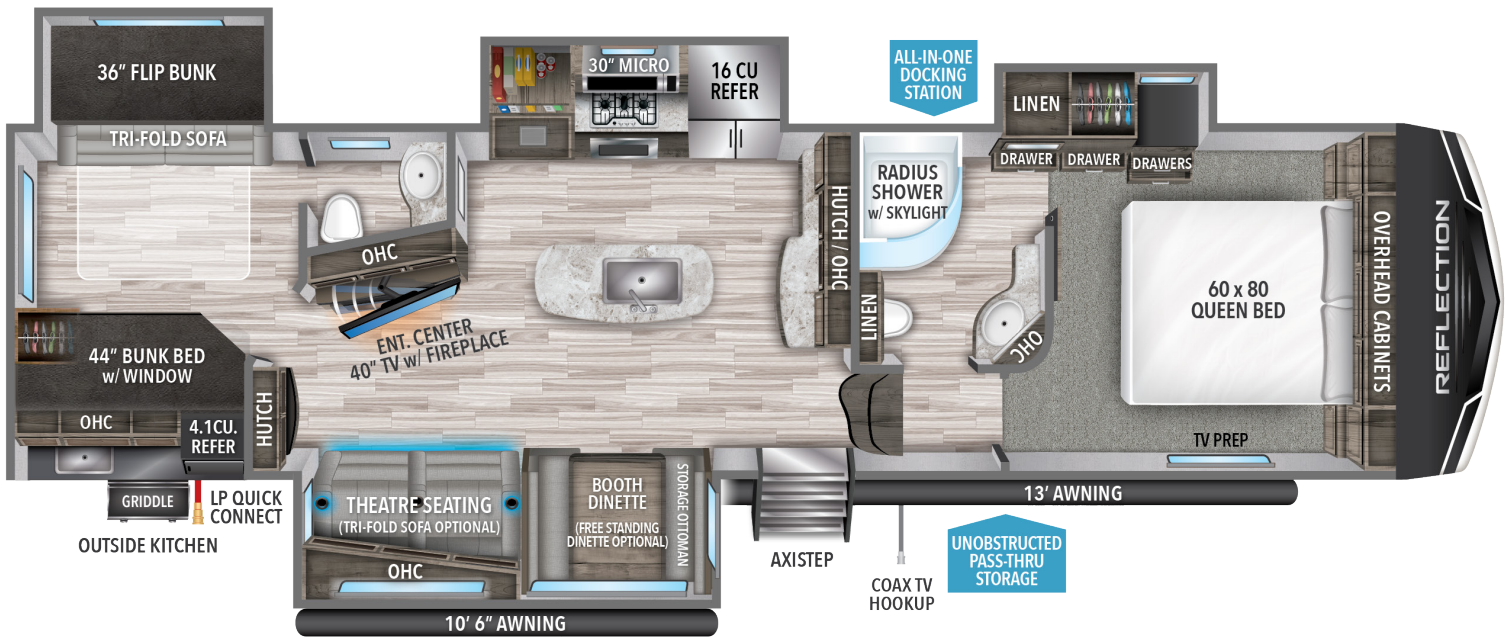

REFLECTION

311BHS

11,377
UVW¹

2,316
HITCH WT.¹

13,995
GVWR

36' 10"
LENGTH²

12' 3"
HEIGHT

74
FRESH

87
GRAY

87
WASTE

¹ Based on average weight in lbs. ² Hitch to rear. Water Capacities in Gallons.

**VIEW MORE
DETAILS**

USE YOUR CAMERA APP
TO READ QR CODE BELOW

Because of our commitment to continuous product improvement, Grand Design Recreational Vehicles reserves the right to change components, standards, options, specifications, and materials without notice and at any time. Photos may show optional equipment which may not be included in the standard purchase price of the featured unit. Be sure to review current product details with your local dealer before purchasing. Rev 12.10.21