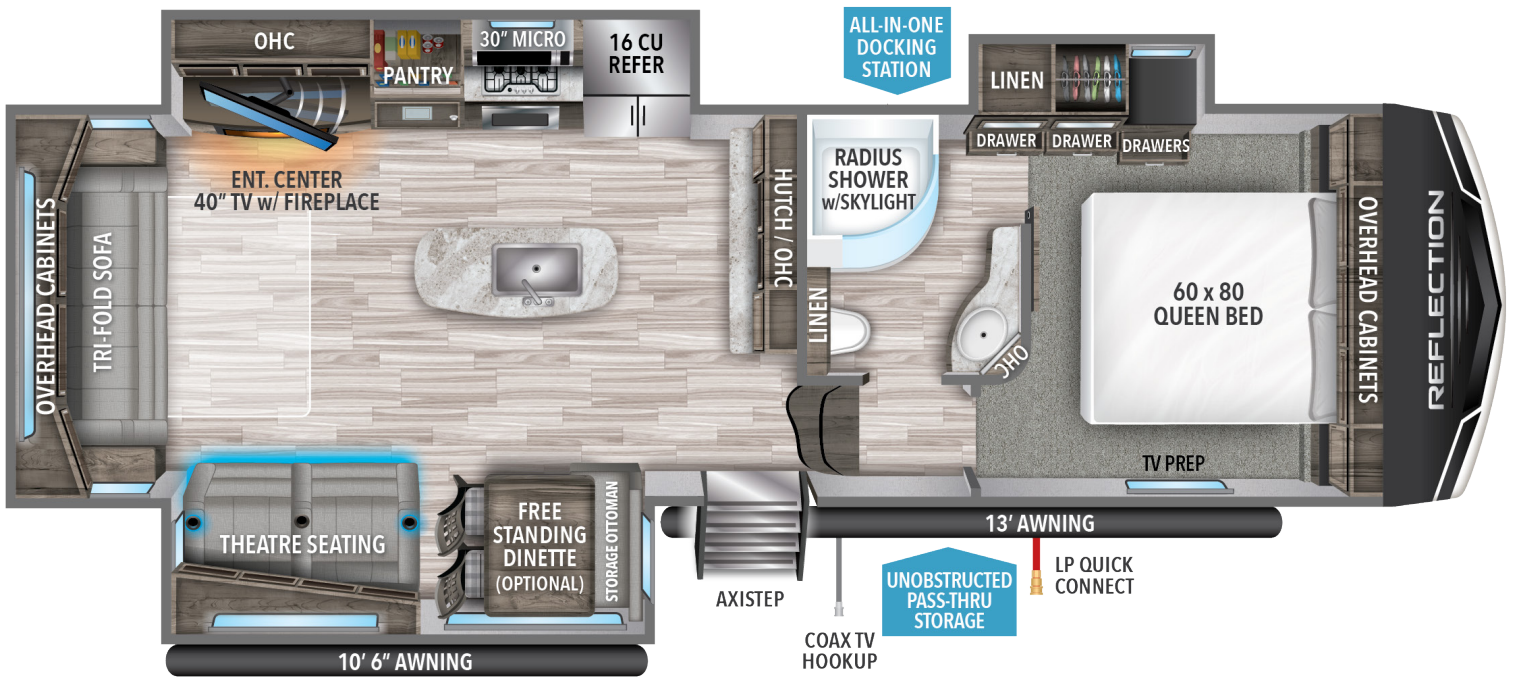

REFLECTION

303RLS

9,854
UVW¹

1,865
HITCH WT.¹

11,995
GVWR

32' 9"
LENGTH²

12' 3"
HEIGHT

74
FRESH

87
GRAY

47
WASTE

1 Based on average weight in lbs. 2 Hitch to rear. Water Capacities in Gallons.

**VIEW MORE
DETAILS**

USE YOUR CAMERA APP
TO READ QR CODE BELOW

Because of our commitment to continuous product improvement, Grand Design Recreational Vehicles reserves the right to change components, standards, options, specifications, and materials without notice and at any time. Photos may show optional equipment which may not be included in the standard purchase price of the featured unit. Be sure to review current product details with your local dealer before purchasing. Rev 12.10.21