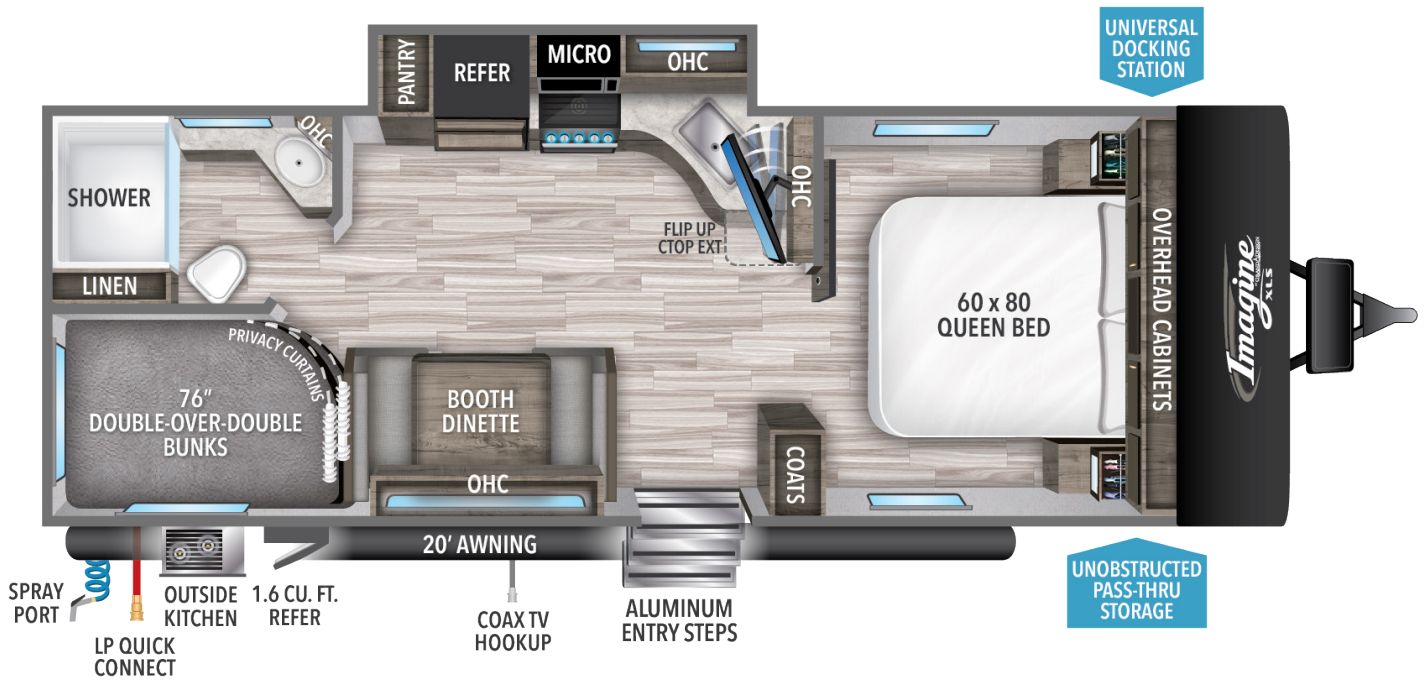

# 23BHE

**5,325**  
UVW<sup>1</sup>

**504**  
HITCH WT.<sup>1</sup>

**6,995**  
GVWR

**27' 11"**  
LENGTH<sup>2</sup>

**10' 10"**  
HEIGHT

**43**  
FRESH

**82**  
GRAY

**37**  
WASTE

1 Based on average weight in lbs. 2 Hitch to rear. Water Capacities in Gallons.

**VIEW MORE  
DETAILS**

USE YOUR CAMERA APP  
TO READ QR CODE BELOW

Because of our commitment to continuous product improvement, Grand Design Recreational Vehicles reserves the right to change components, standards, options, specifications, and materials without notice and at any time. Photos may show optional equipment which may not be included in the standard purchase price of the featured unit. Be sure to review current product details with your local dealer before purchasing. Rev 02.07.21